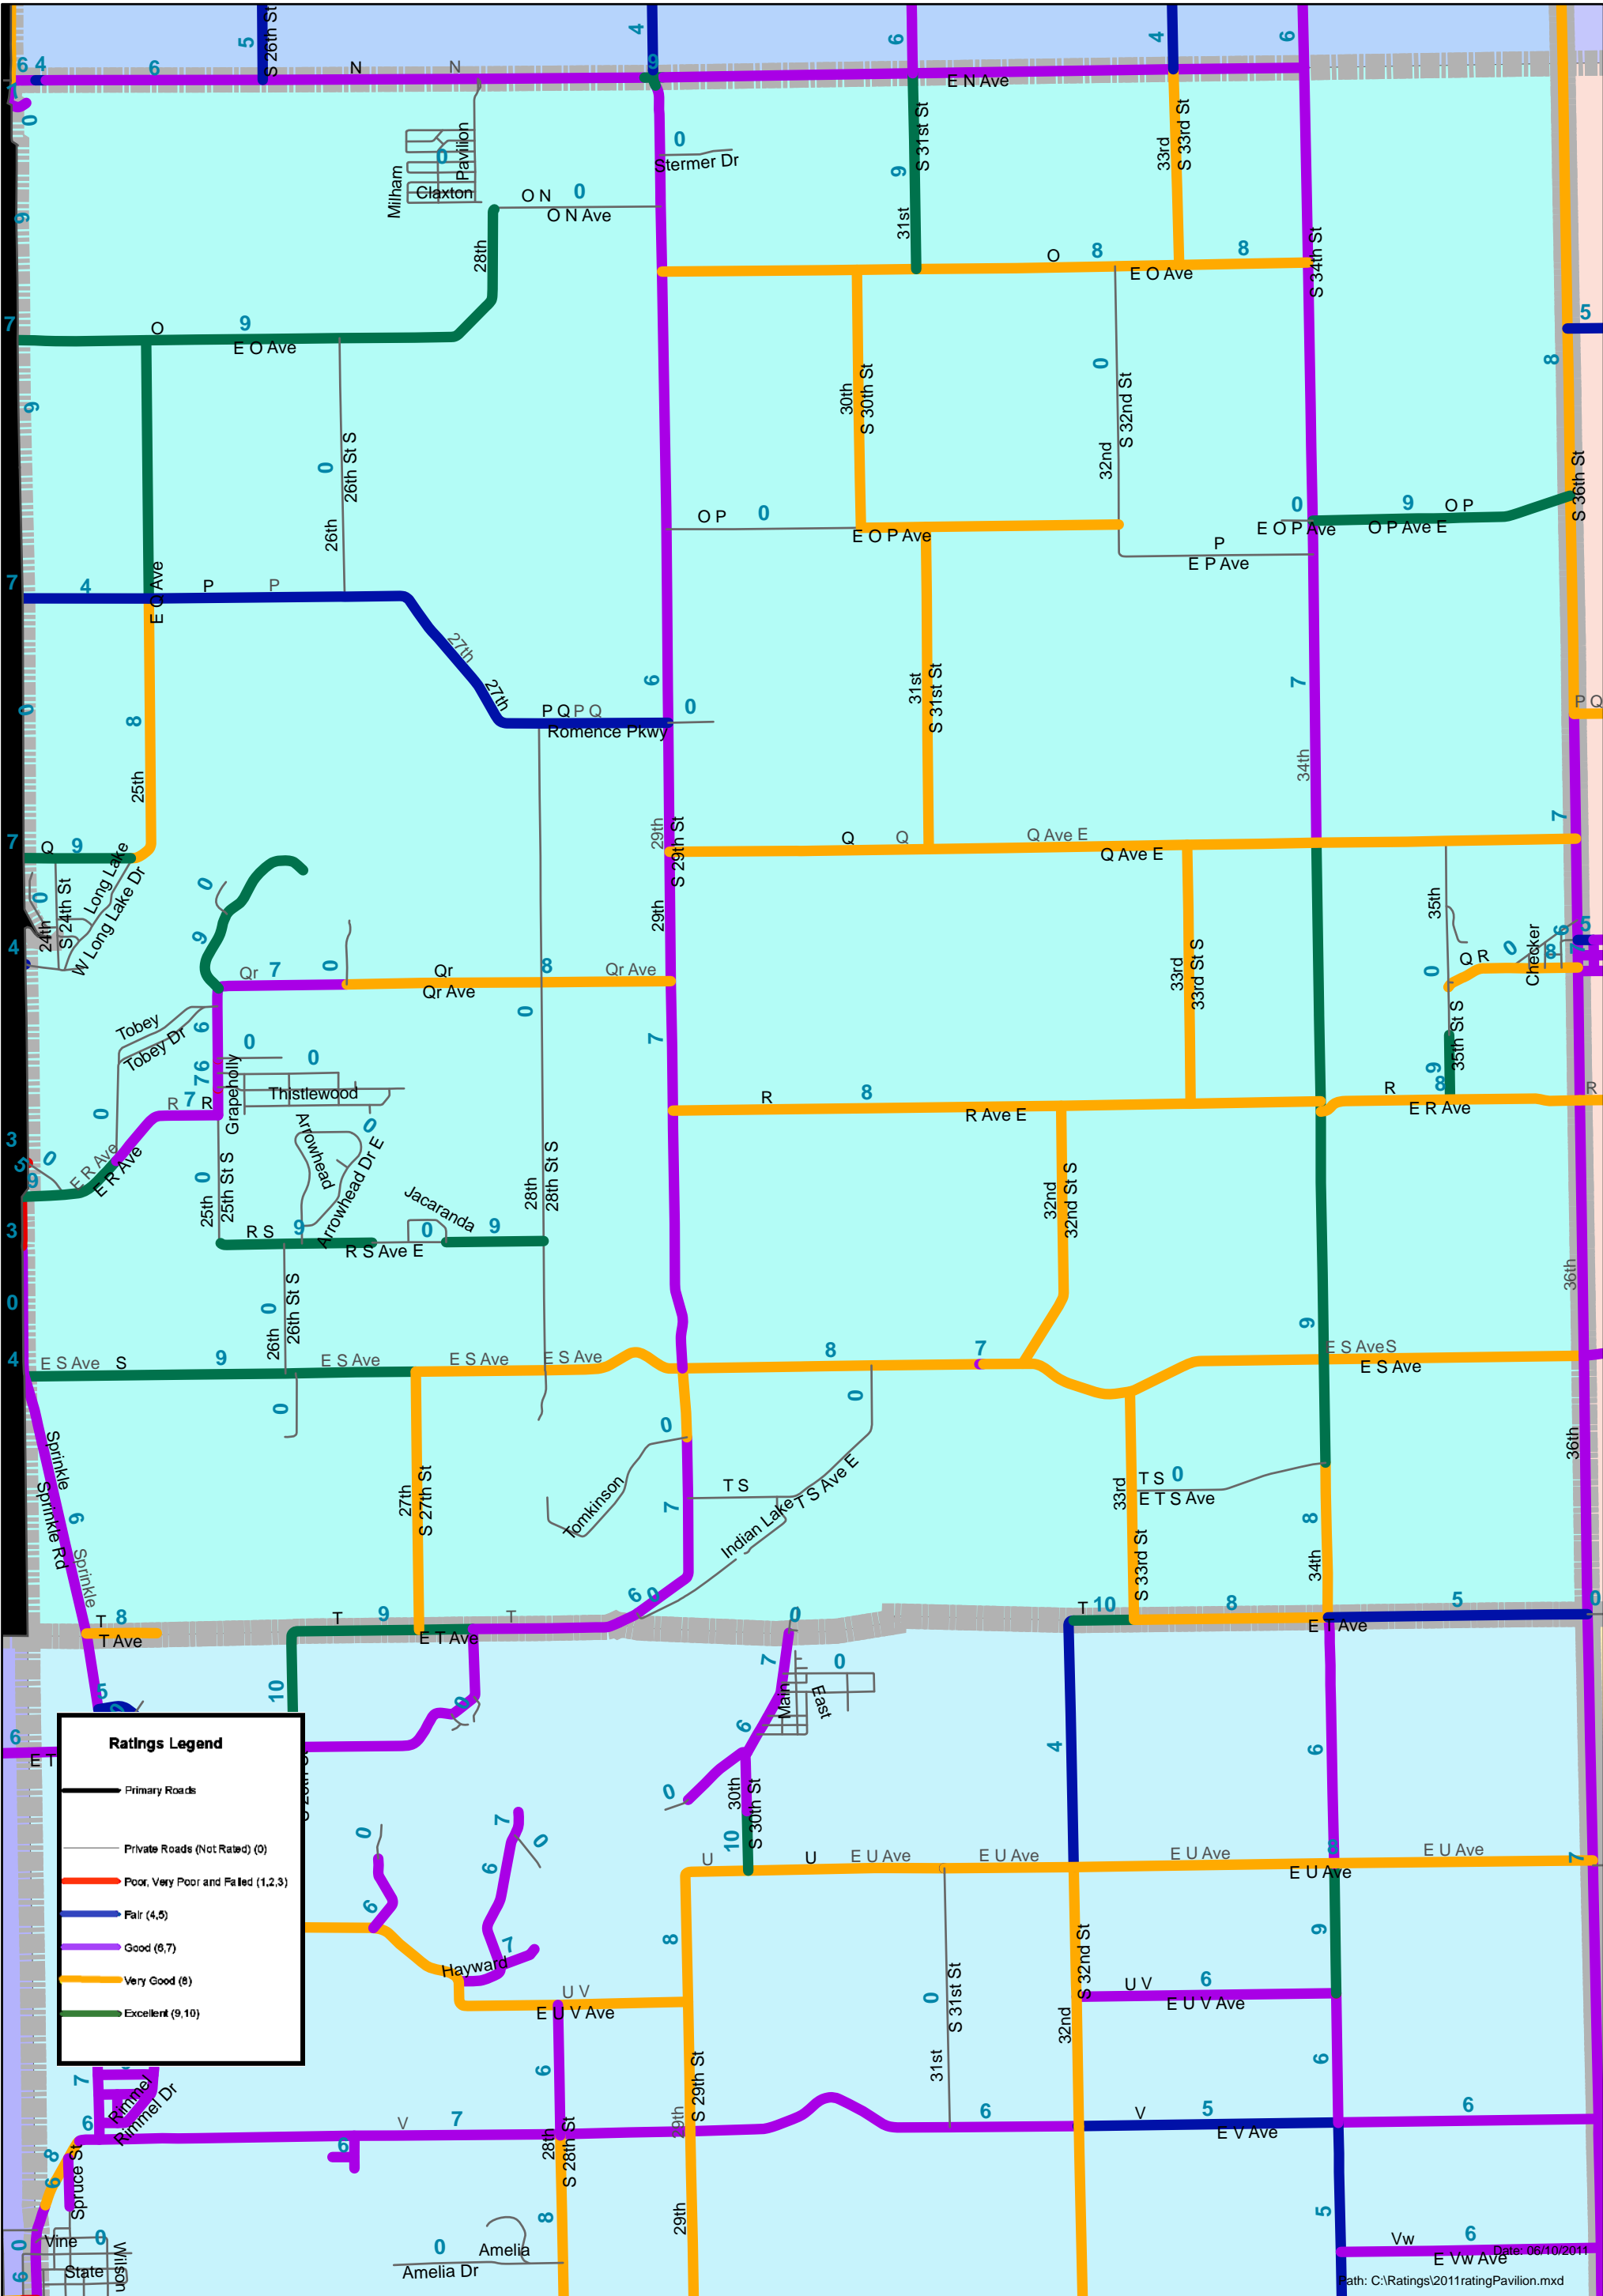

Pavilion Township Latest Ratings

Ratings Legend

- Primary Roads
- Private Roads (Not Rated) (0)
- Poor, Very Poor and Failed (1,2,3)
- Fair (4,5)
- Good (6,7)
- Very Good (8)
- Excellent (9,10)