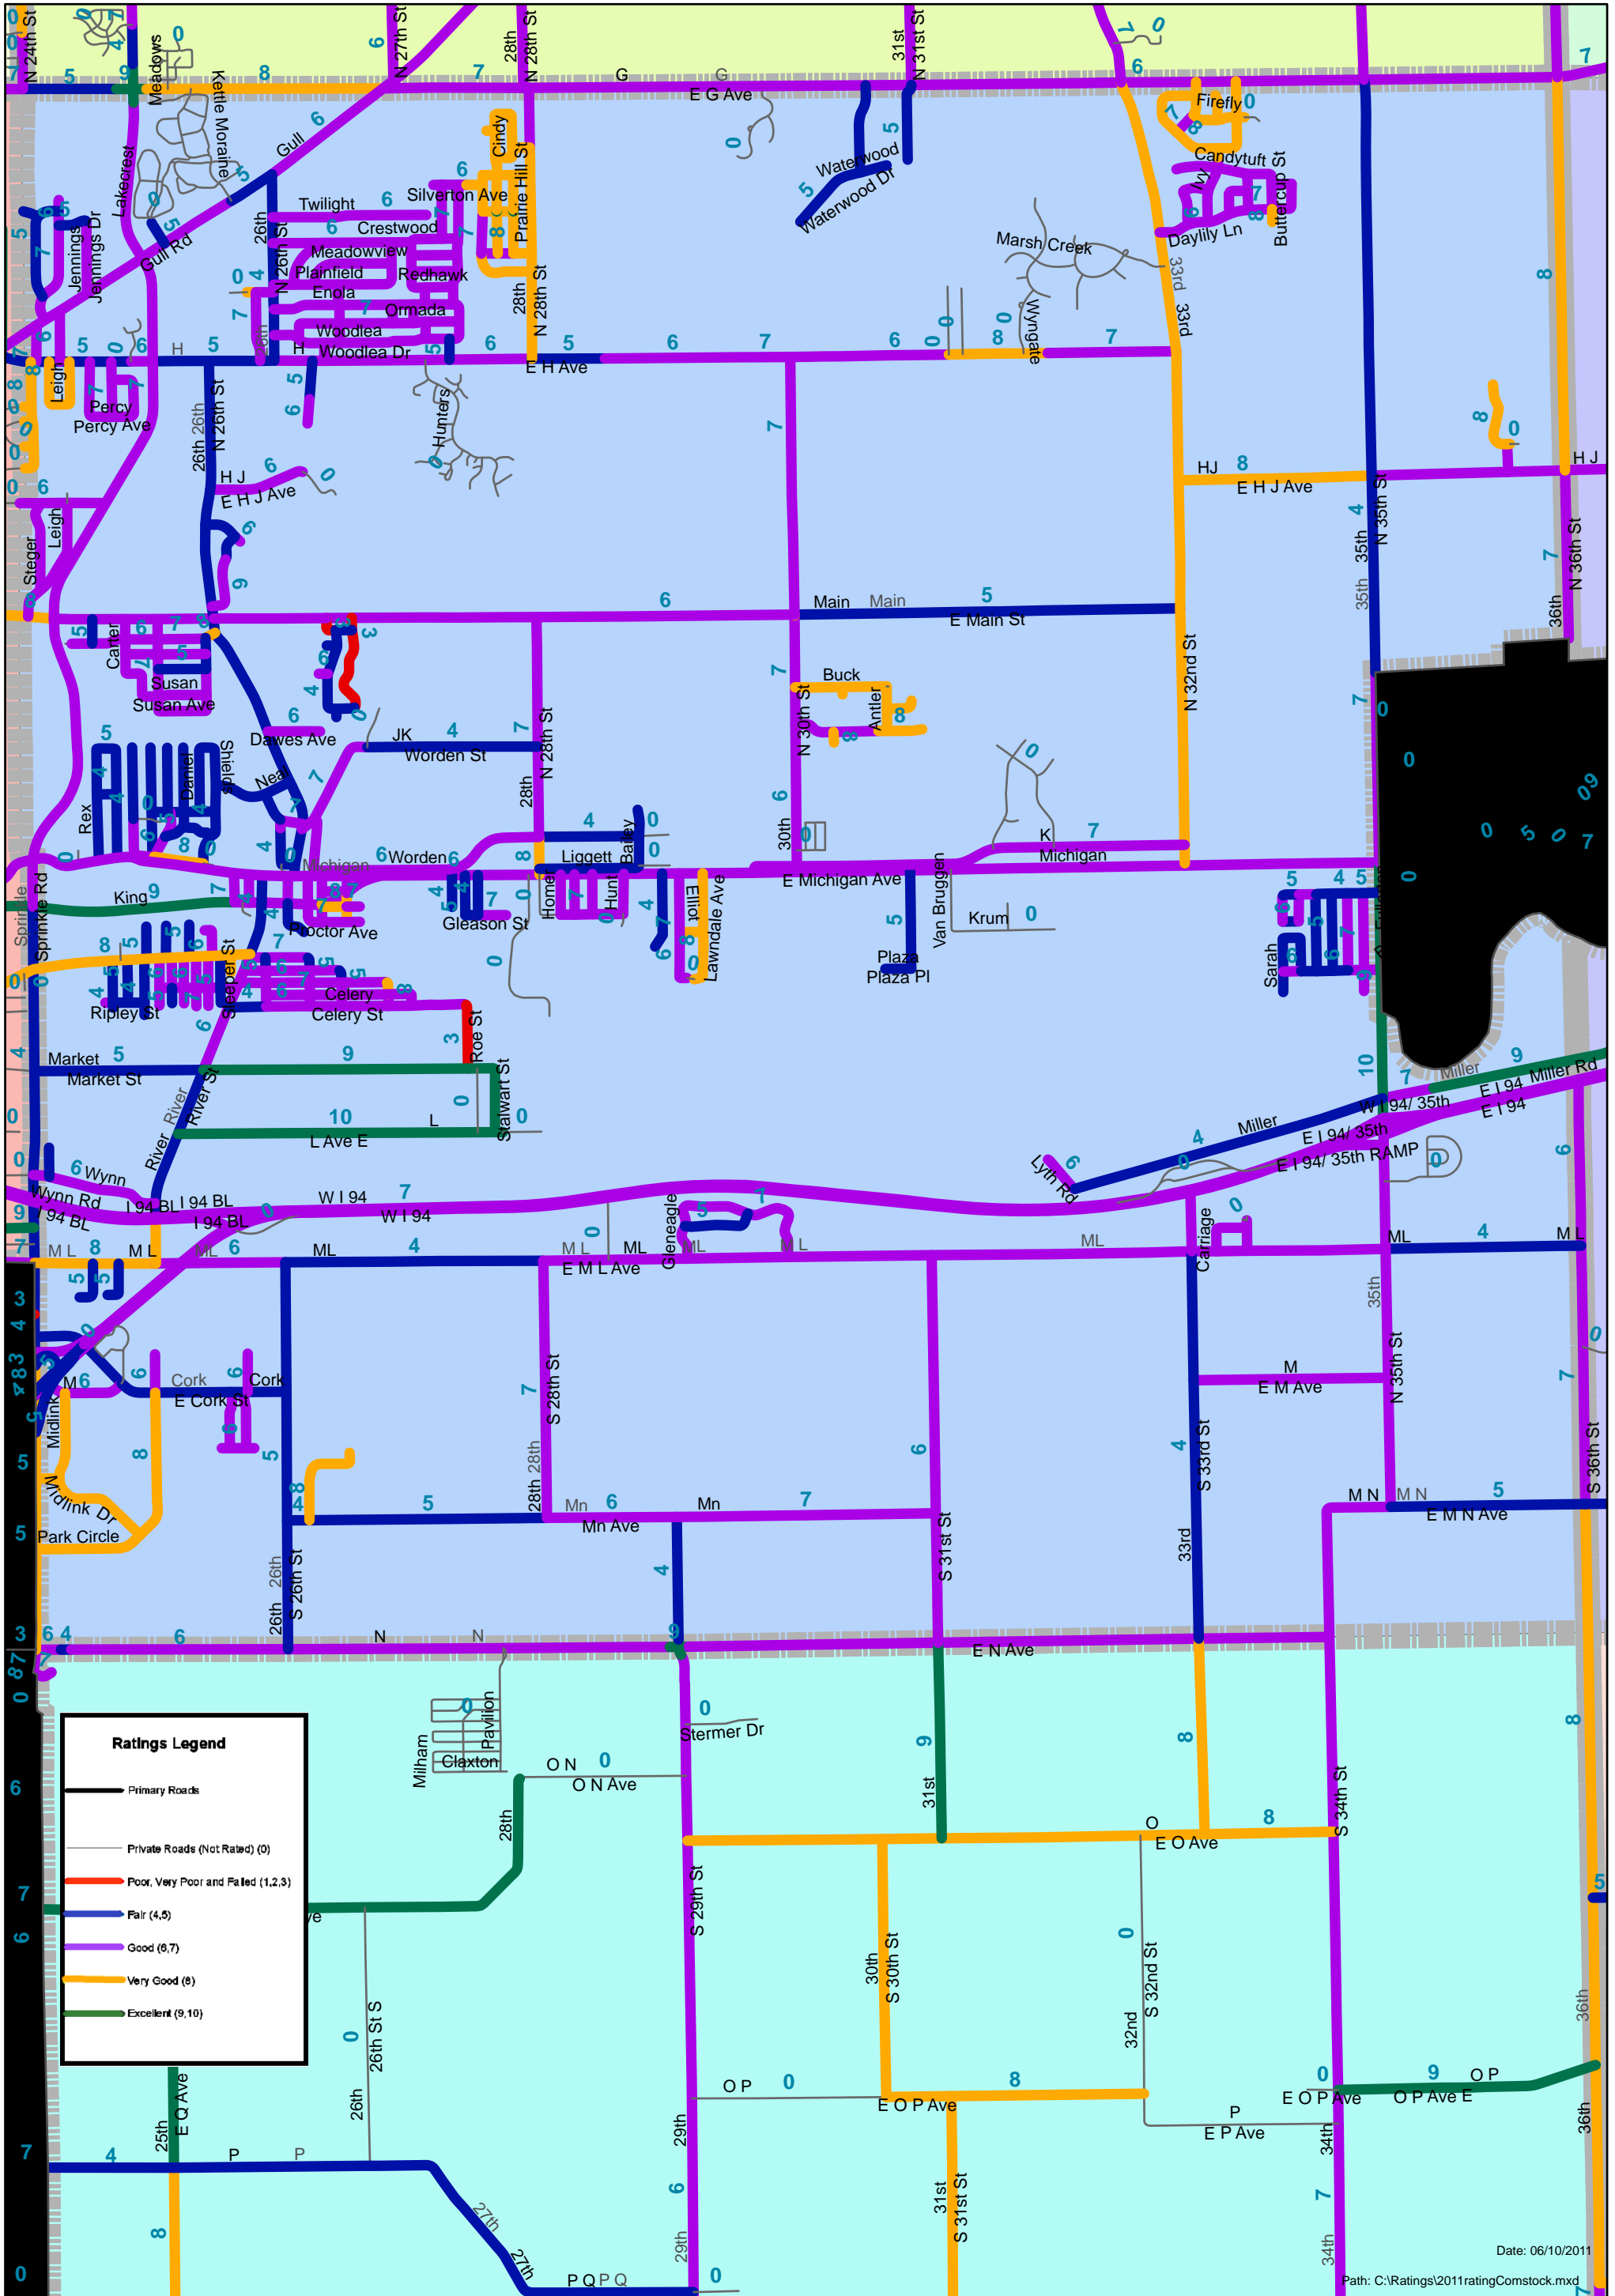

Comstock Township Latest Ratings

Ratings Legend	
	Primary Roads
	Private Roads (Not Rated) (0)
	Poor, Very Poor and Failed (1,2,3)
	Fair (4,5)
	Good (6,7)
	Very Good (8)
	Excellent (9,10)