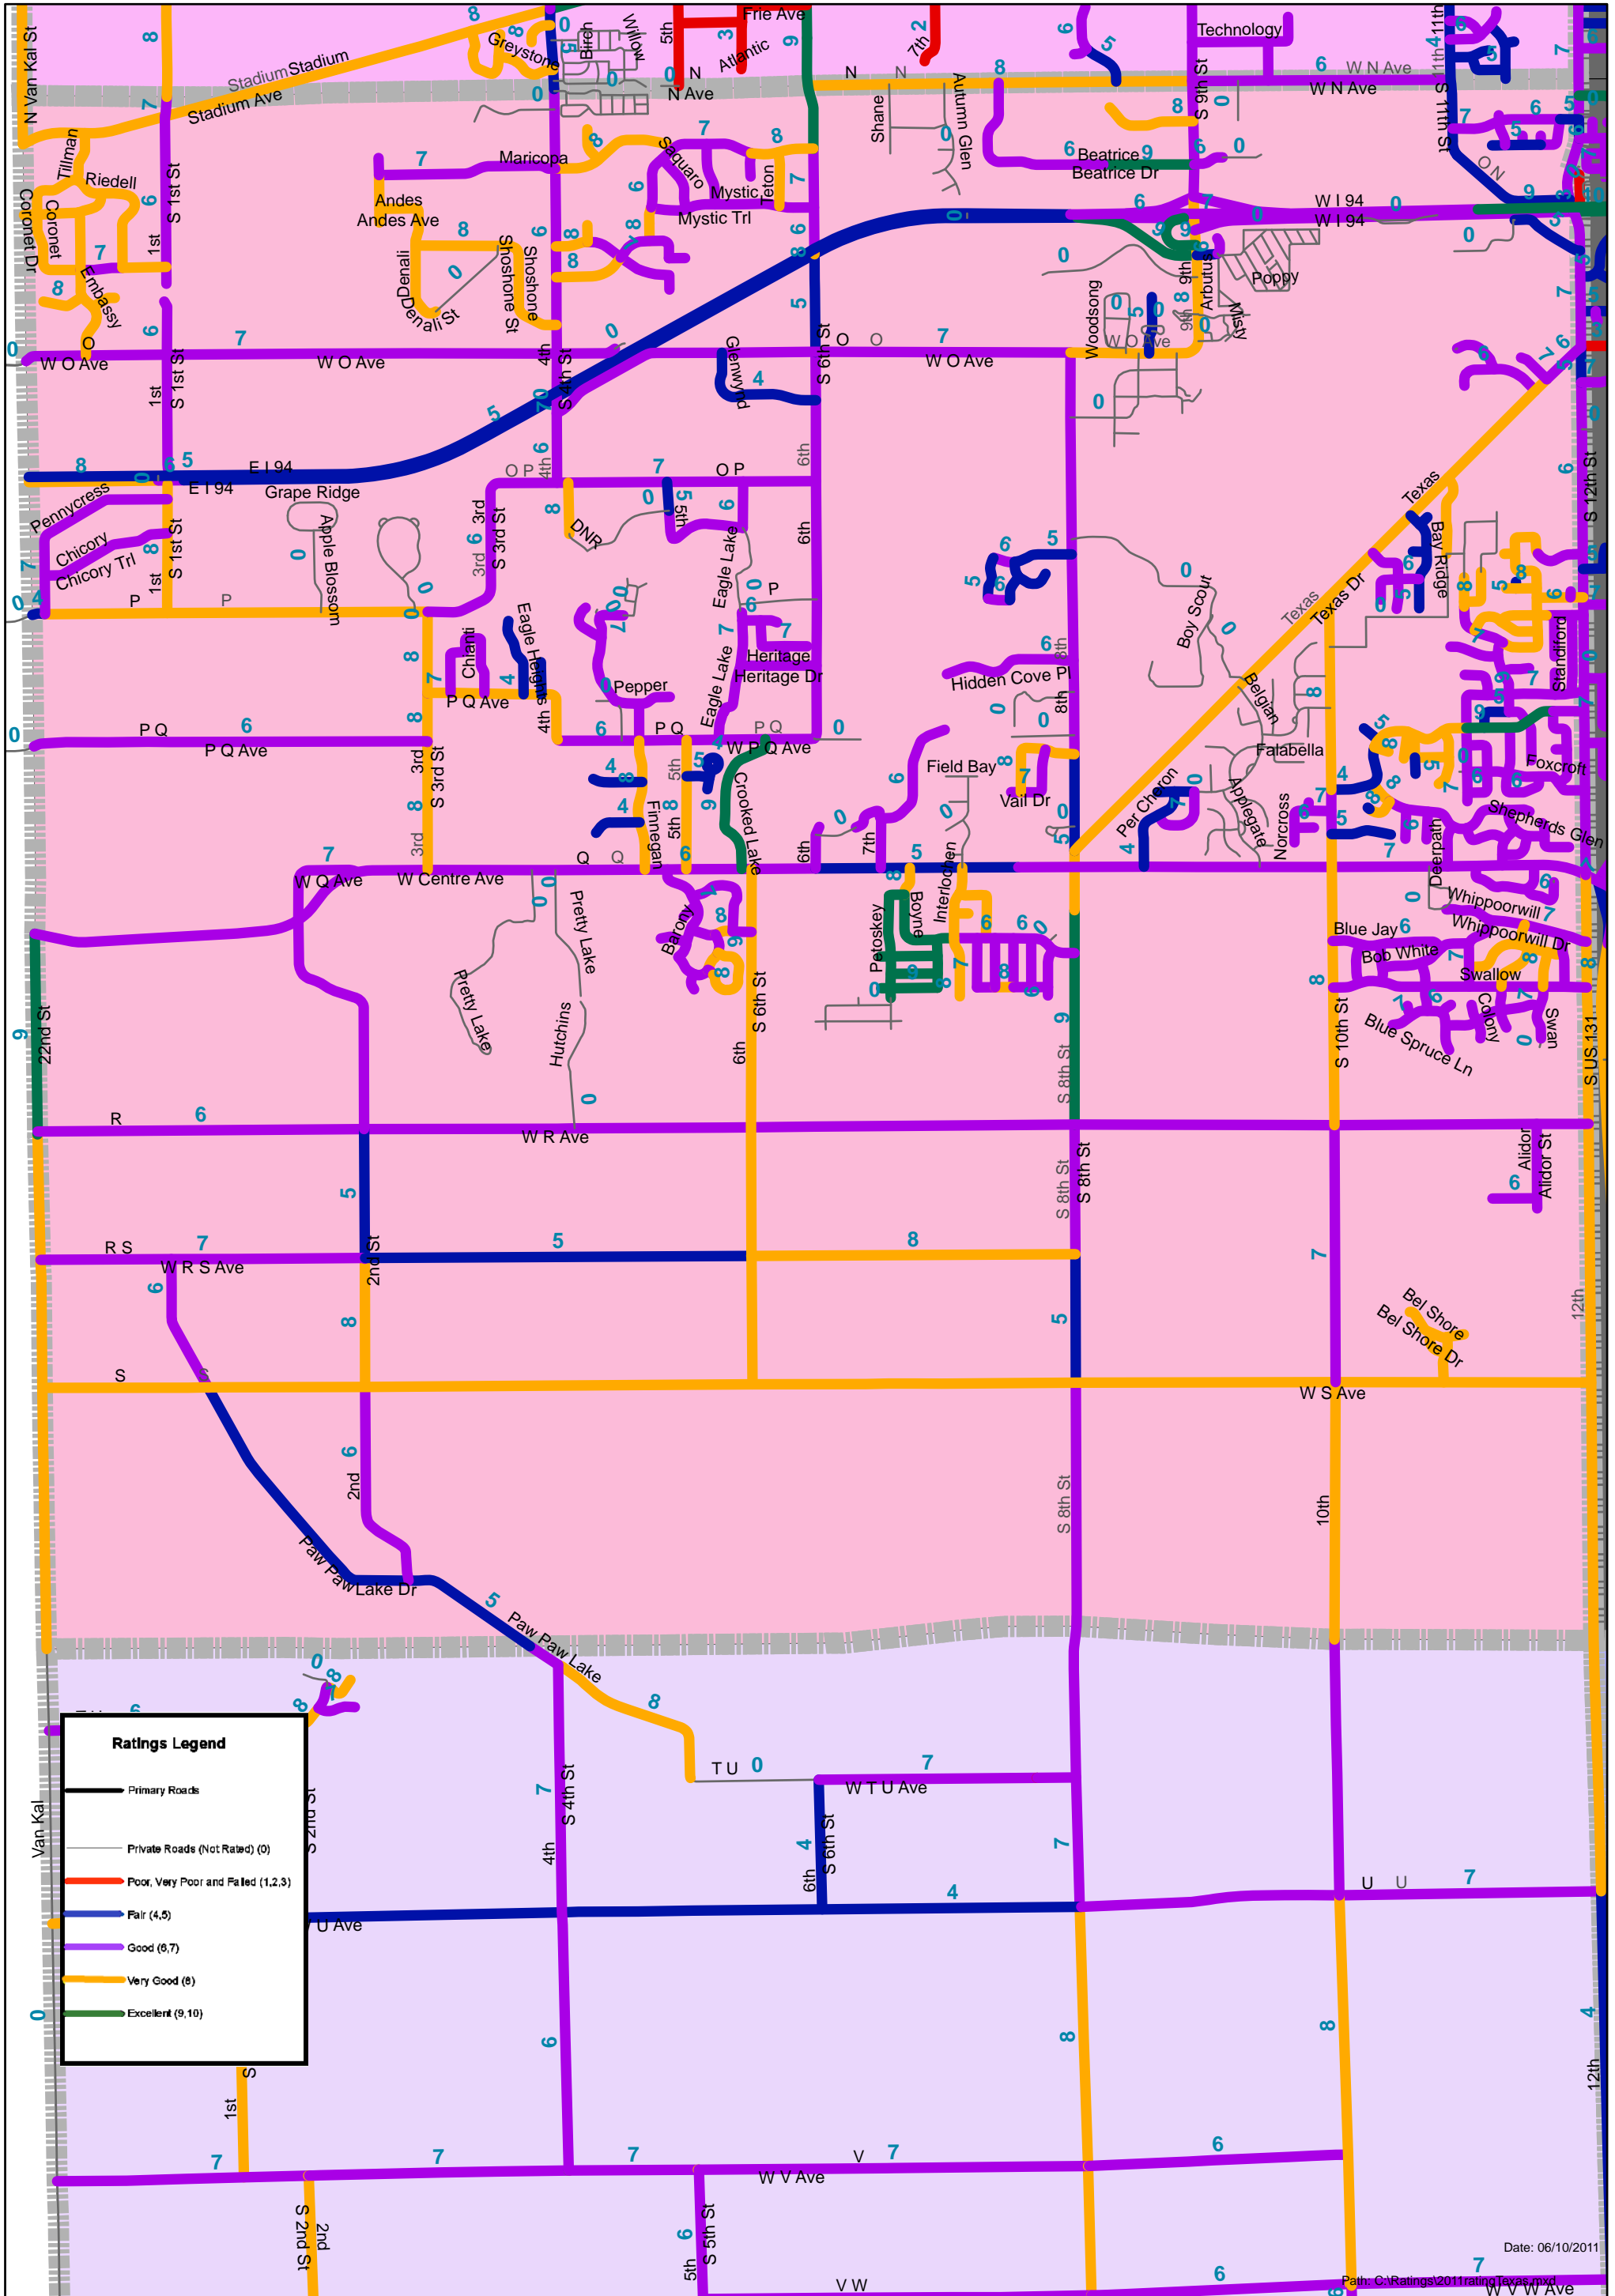

Ratings Legend

- Primary Roads
- Private Roads (Not Rated) (0)
- Poor, Very Poor and Failed (1,2,3)
- Fair (4,5)
- Good (6,7)
- Very Good (8)
- Excellent (9,10)

Schoolcraft Township Latest Ratings

Ratings Legend	
	Primary Roads
	Private Roads (Not Rated) (0)
	Poor, Very Poor and Failed (1,2,3)
	Fair (4,5)
	Good (6,7)
	Very Good (8)
	Excellent (9,10)

Texas Township Latest Ratings

Wakeshma Township Latest Ratings

Ratings Legend

- Primary Roads
- Private Roads (Not Rated) (0)
- Poor, Very Poor and Failed (1,2,3)
- Fair (4,5)
- Good (6,7)
- Very Good (8)
- Excellent (9,10)