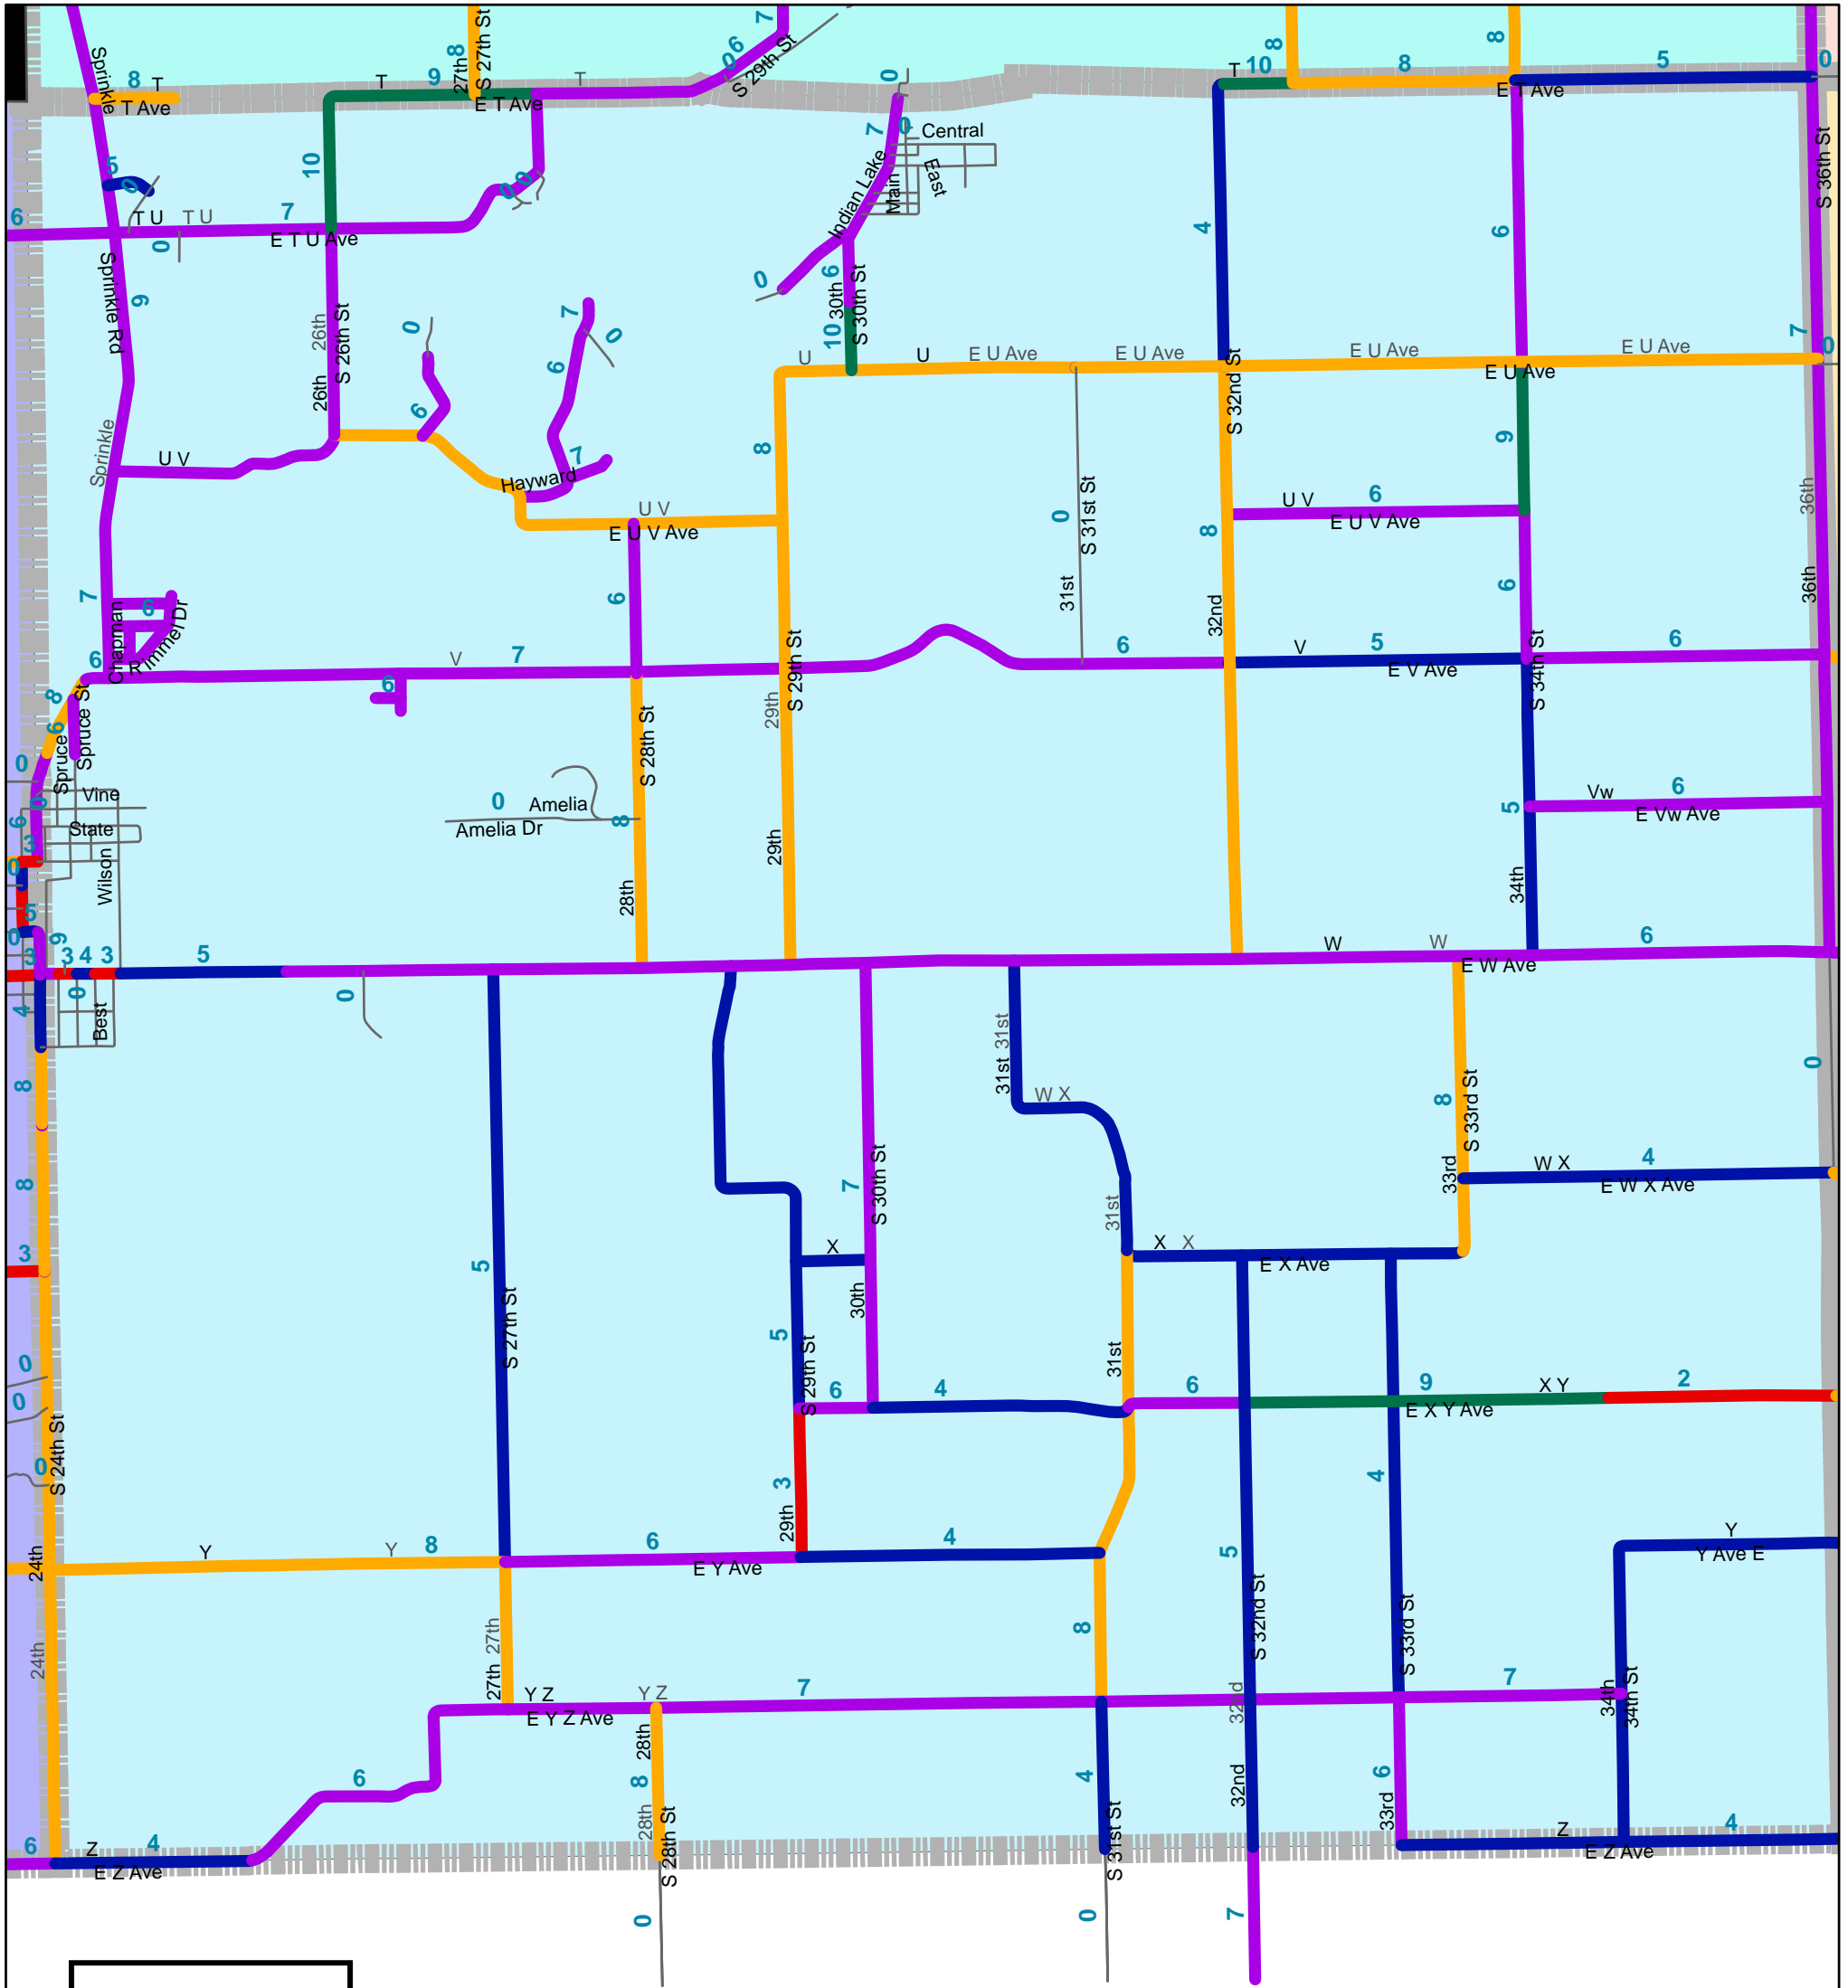

Alamo Township Latest Ratings

Ratings Legend

- Primary Roads
- Private Roads (Not Rated) (0)
- Poor, Very Poor and Failed (1,2,3)
- Fair (4,5)
- Good (6,7)
- Very Good (8)
- Excellent (9,10)

Date: 06/10/2011

Path: C:\Ratings\2011ratingAlamo.mxd

Brady Township Latest Ratings

Ratings Legend

- Primary Roads
- Private Roads (Not Rated) (0)
- Poor, Very Poor and Failed (1,2,3)
- Fair (4,5)
- Good (6,7)
- Very Good (8)
- Excellent (9,10)

Texas Township Latest Ratings

Wakeshma Township Latest Ratings

Ratings Legend

- Primary Roads
- Private Roads (Not Rated) (0)
- Poor, Very Poor and Failed (1,2,3)
- Fair (4,5)
- Good (6,7)
- Very Good (8)
- Excellent (9,10)