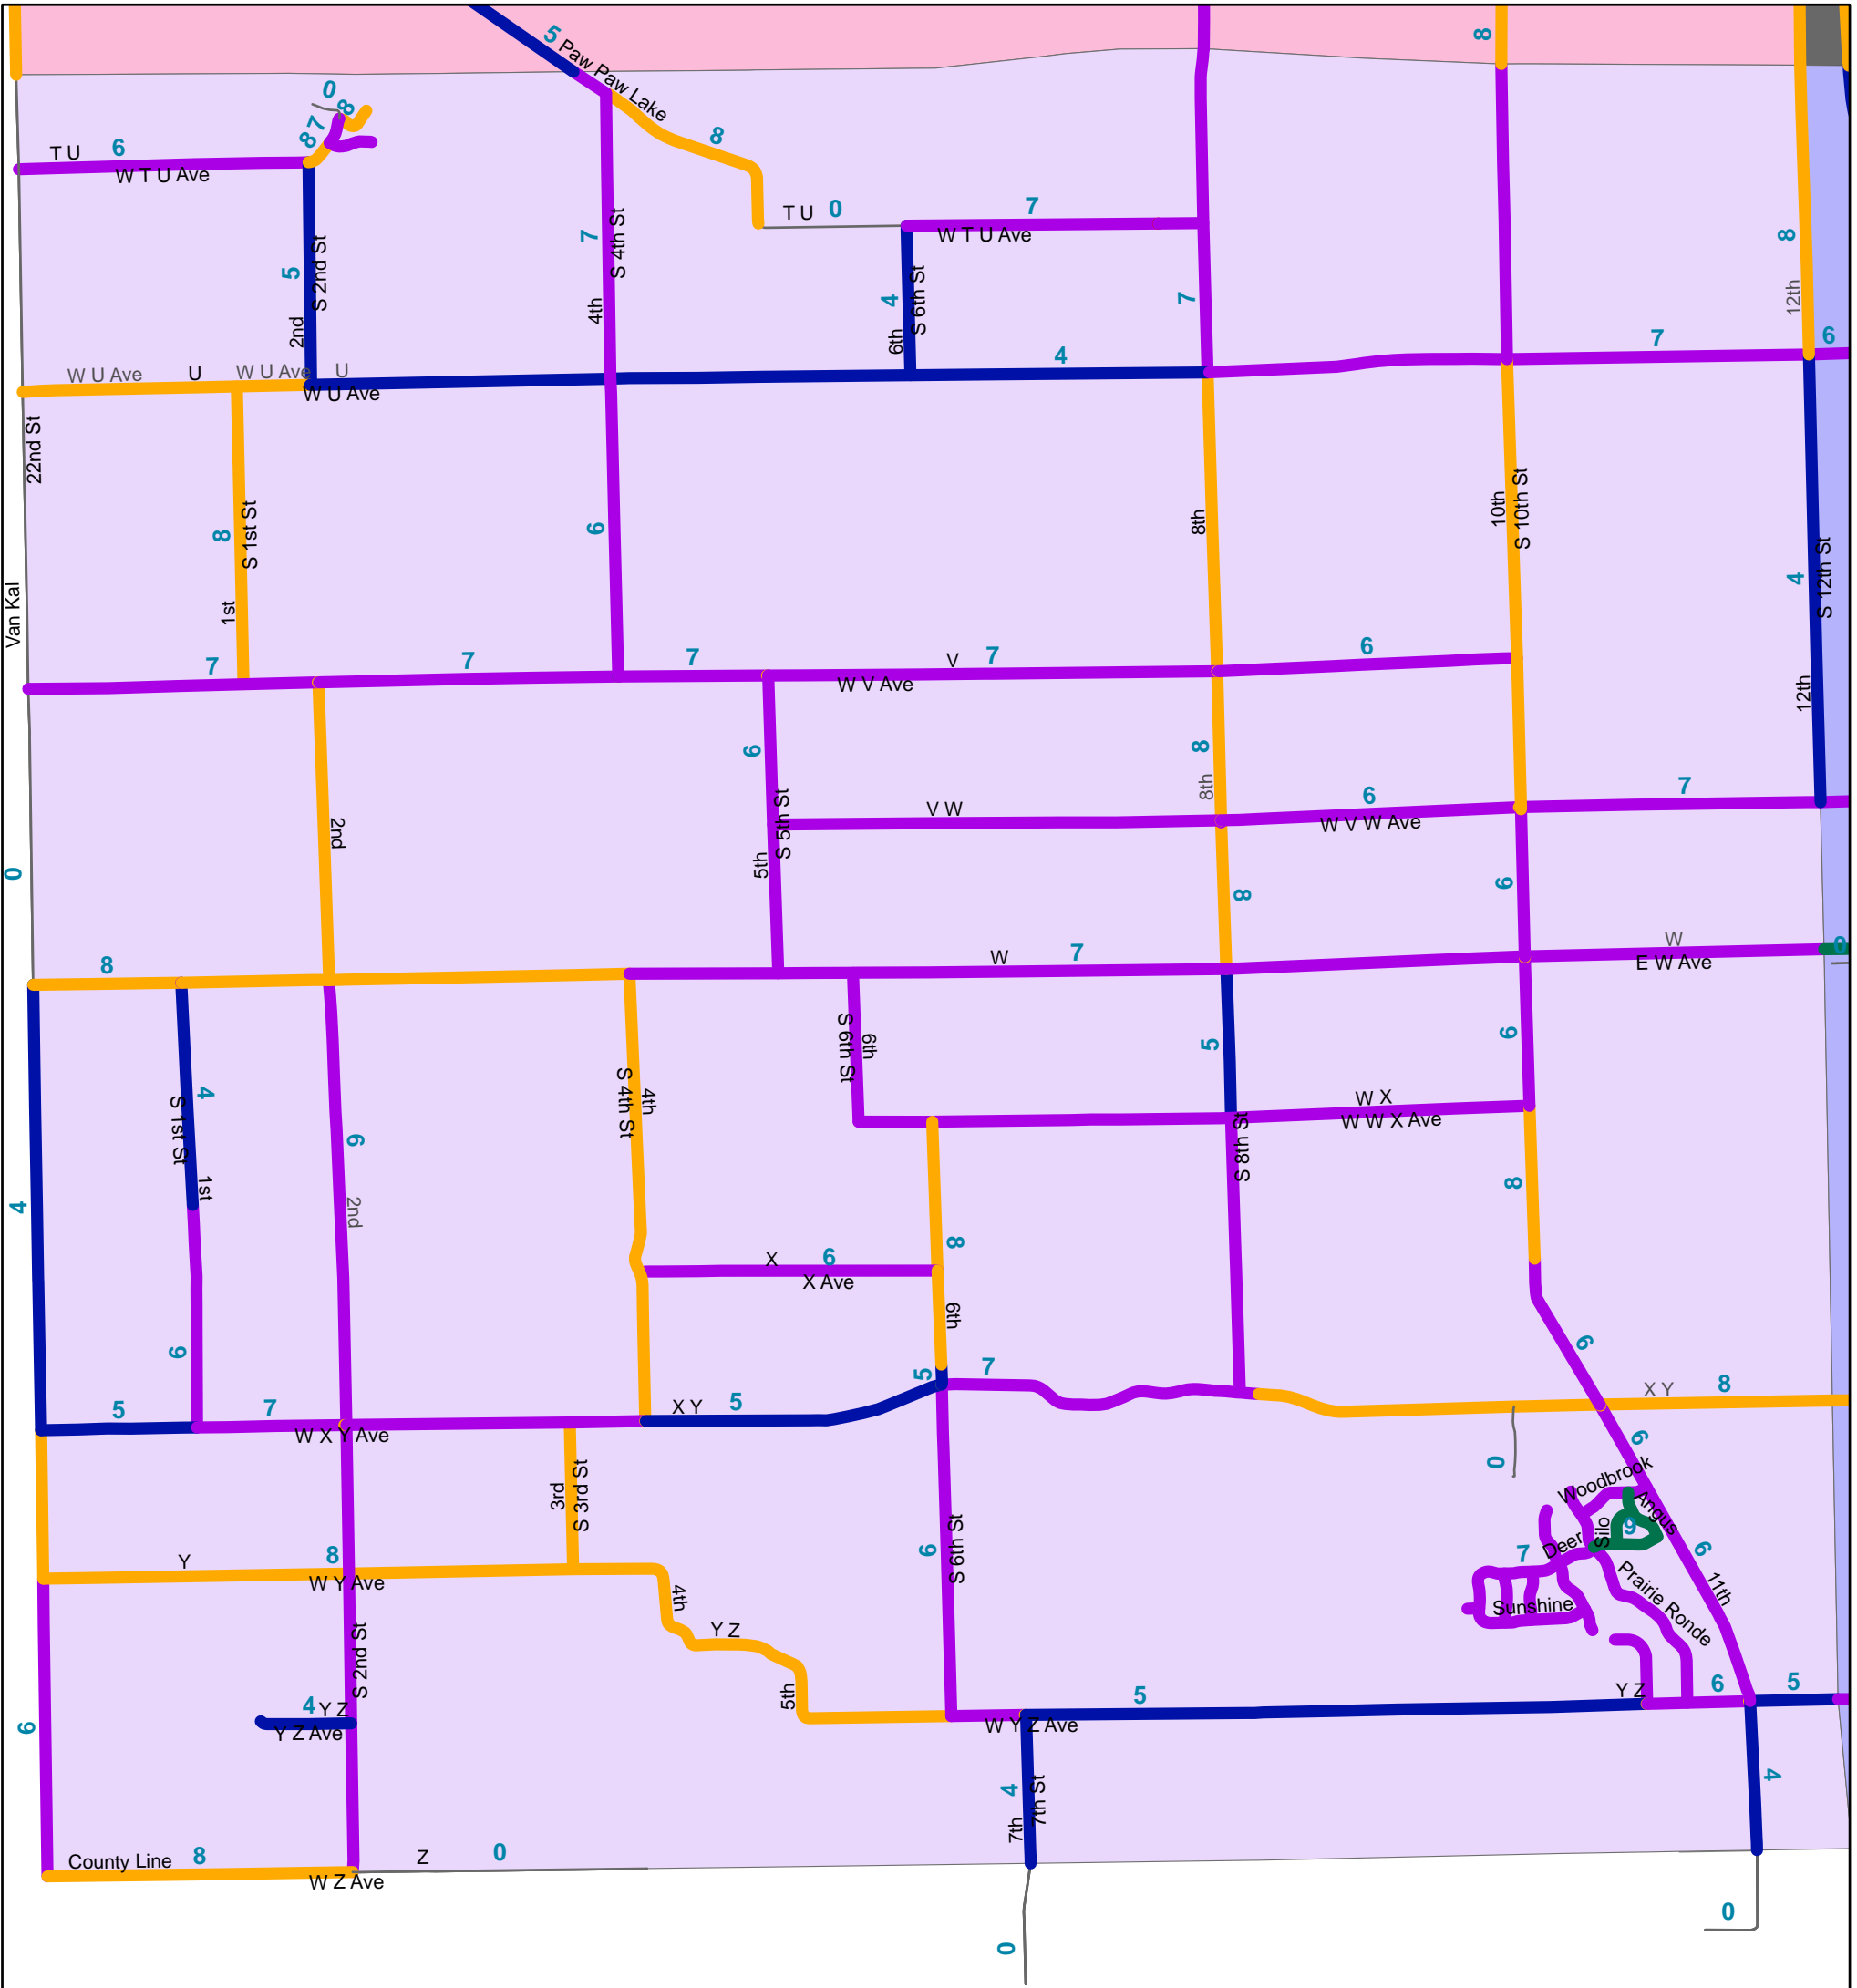

Prairie Ronde Township Latest Ratings

Ratings Legend

- Primary Roads
- Private Roads (Not Rated) (0)
- Poor, Very Poor and Failed (1,2,3)
- Fair (4,5)
- Good (6,7)
- Very Good (8)
- Excellent (9,10)