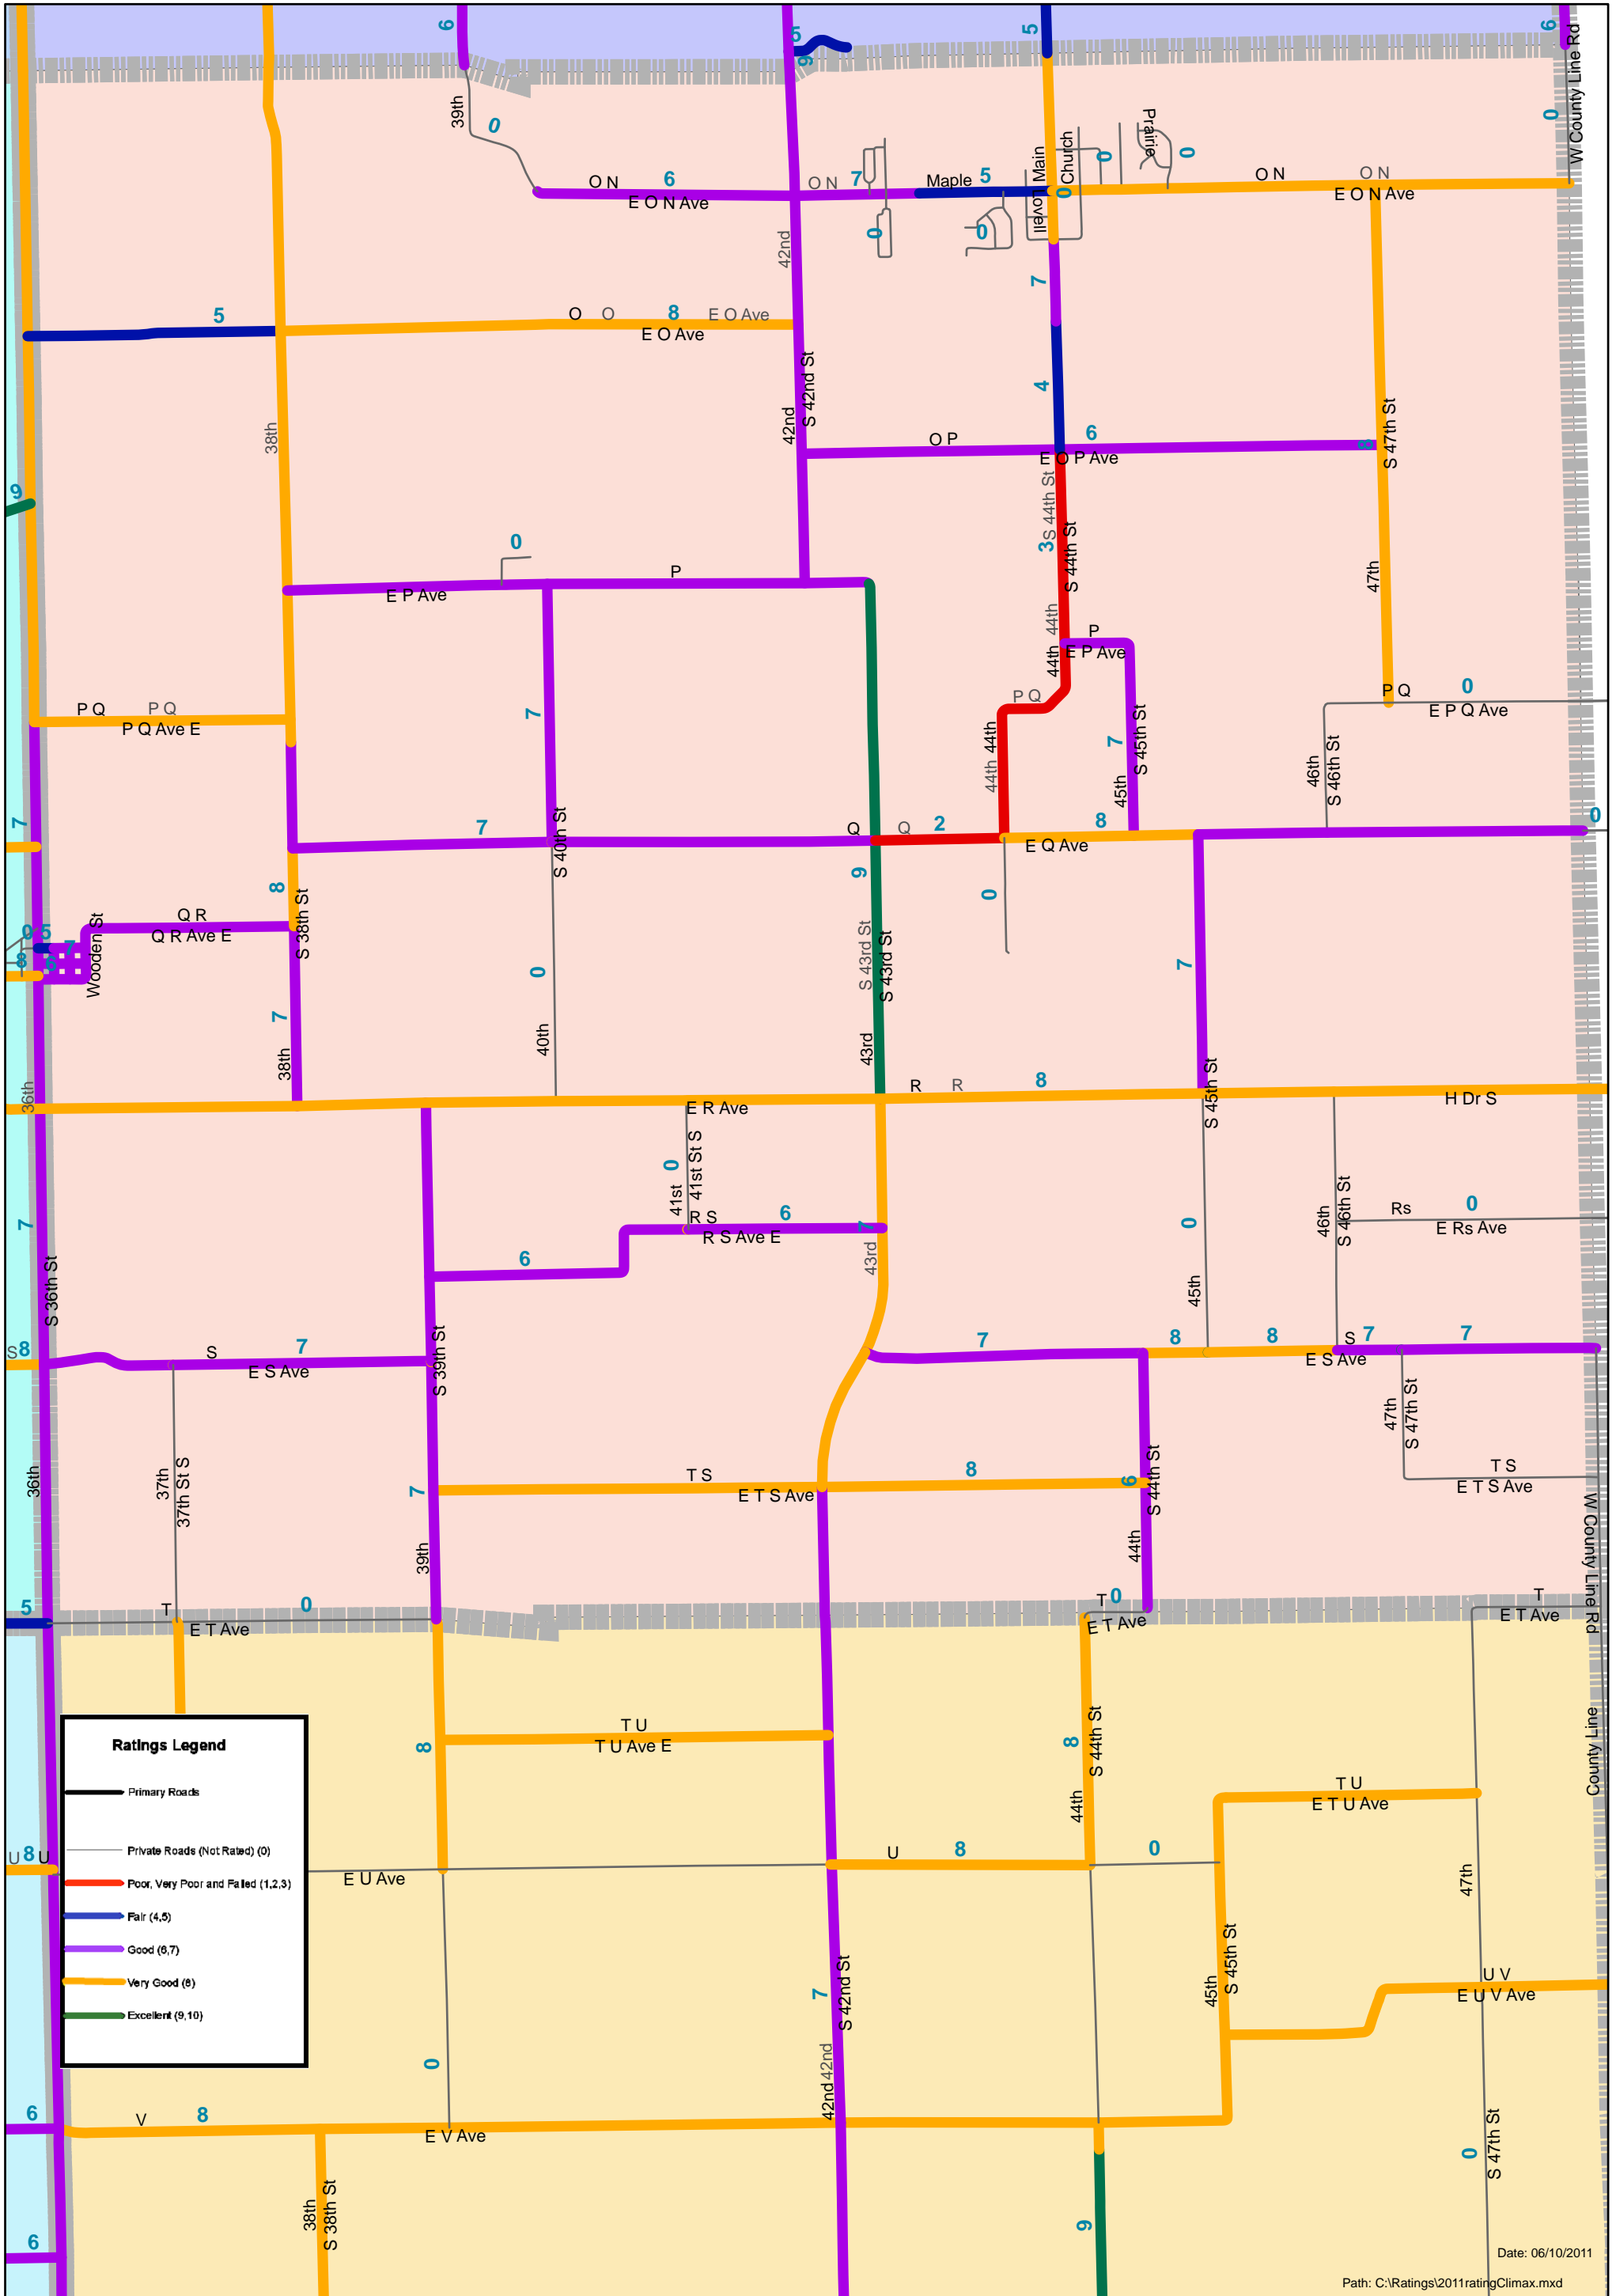

Climax Township Latest Ratings

Ratings Legend

- Primary Roads
- Private Roads (Not Rated) (0)
- Poor, Very Poor and Failed (1,2,3)
- Fair (4,5)
- Good (6,7)
- Very Good (8)
- Excellent (9,10)