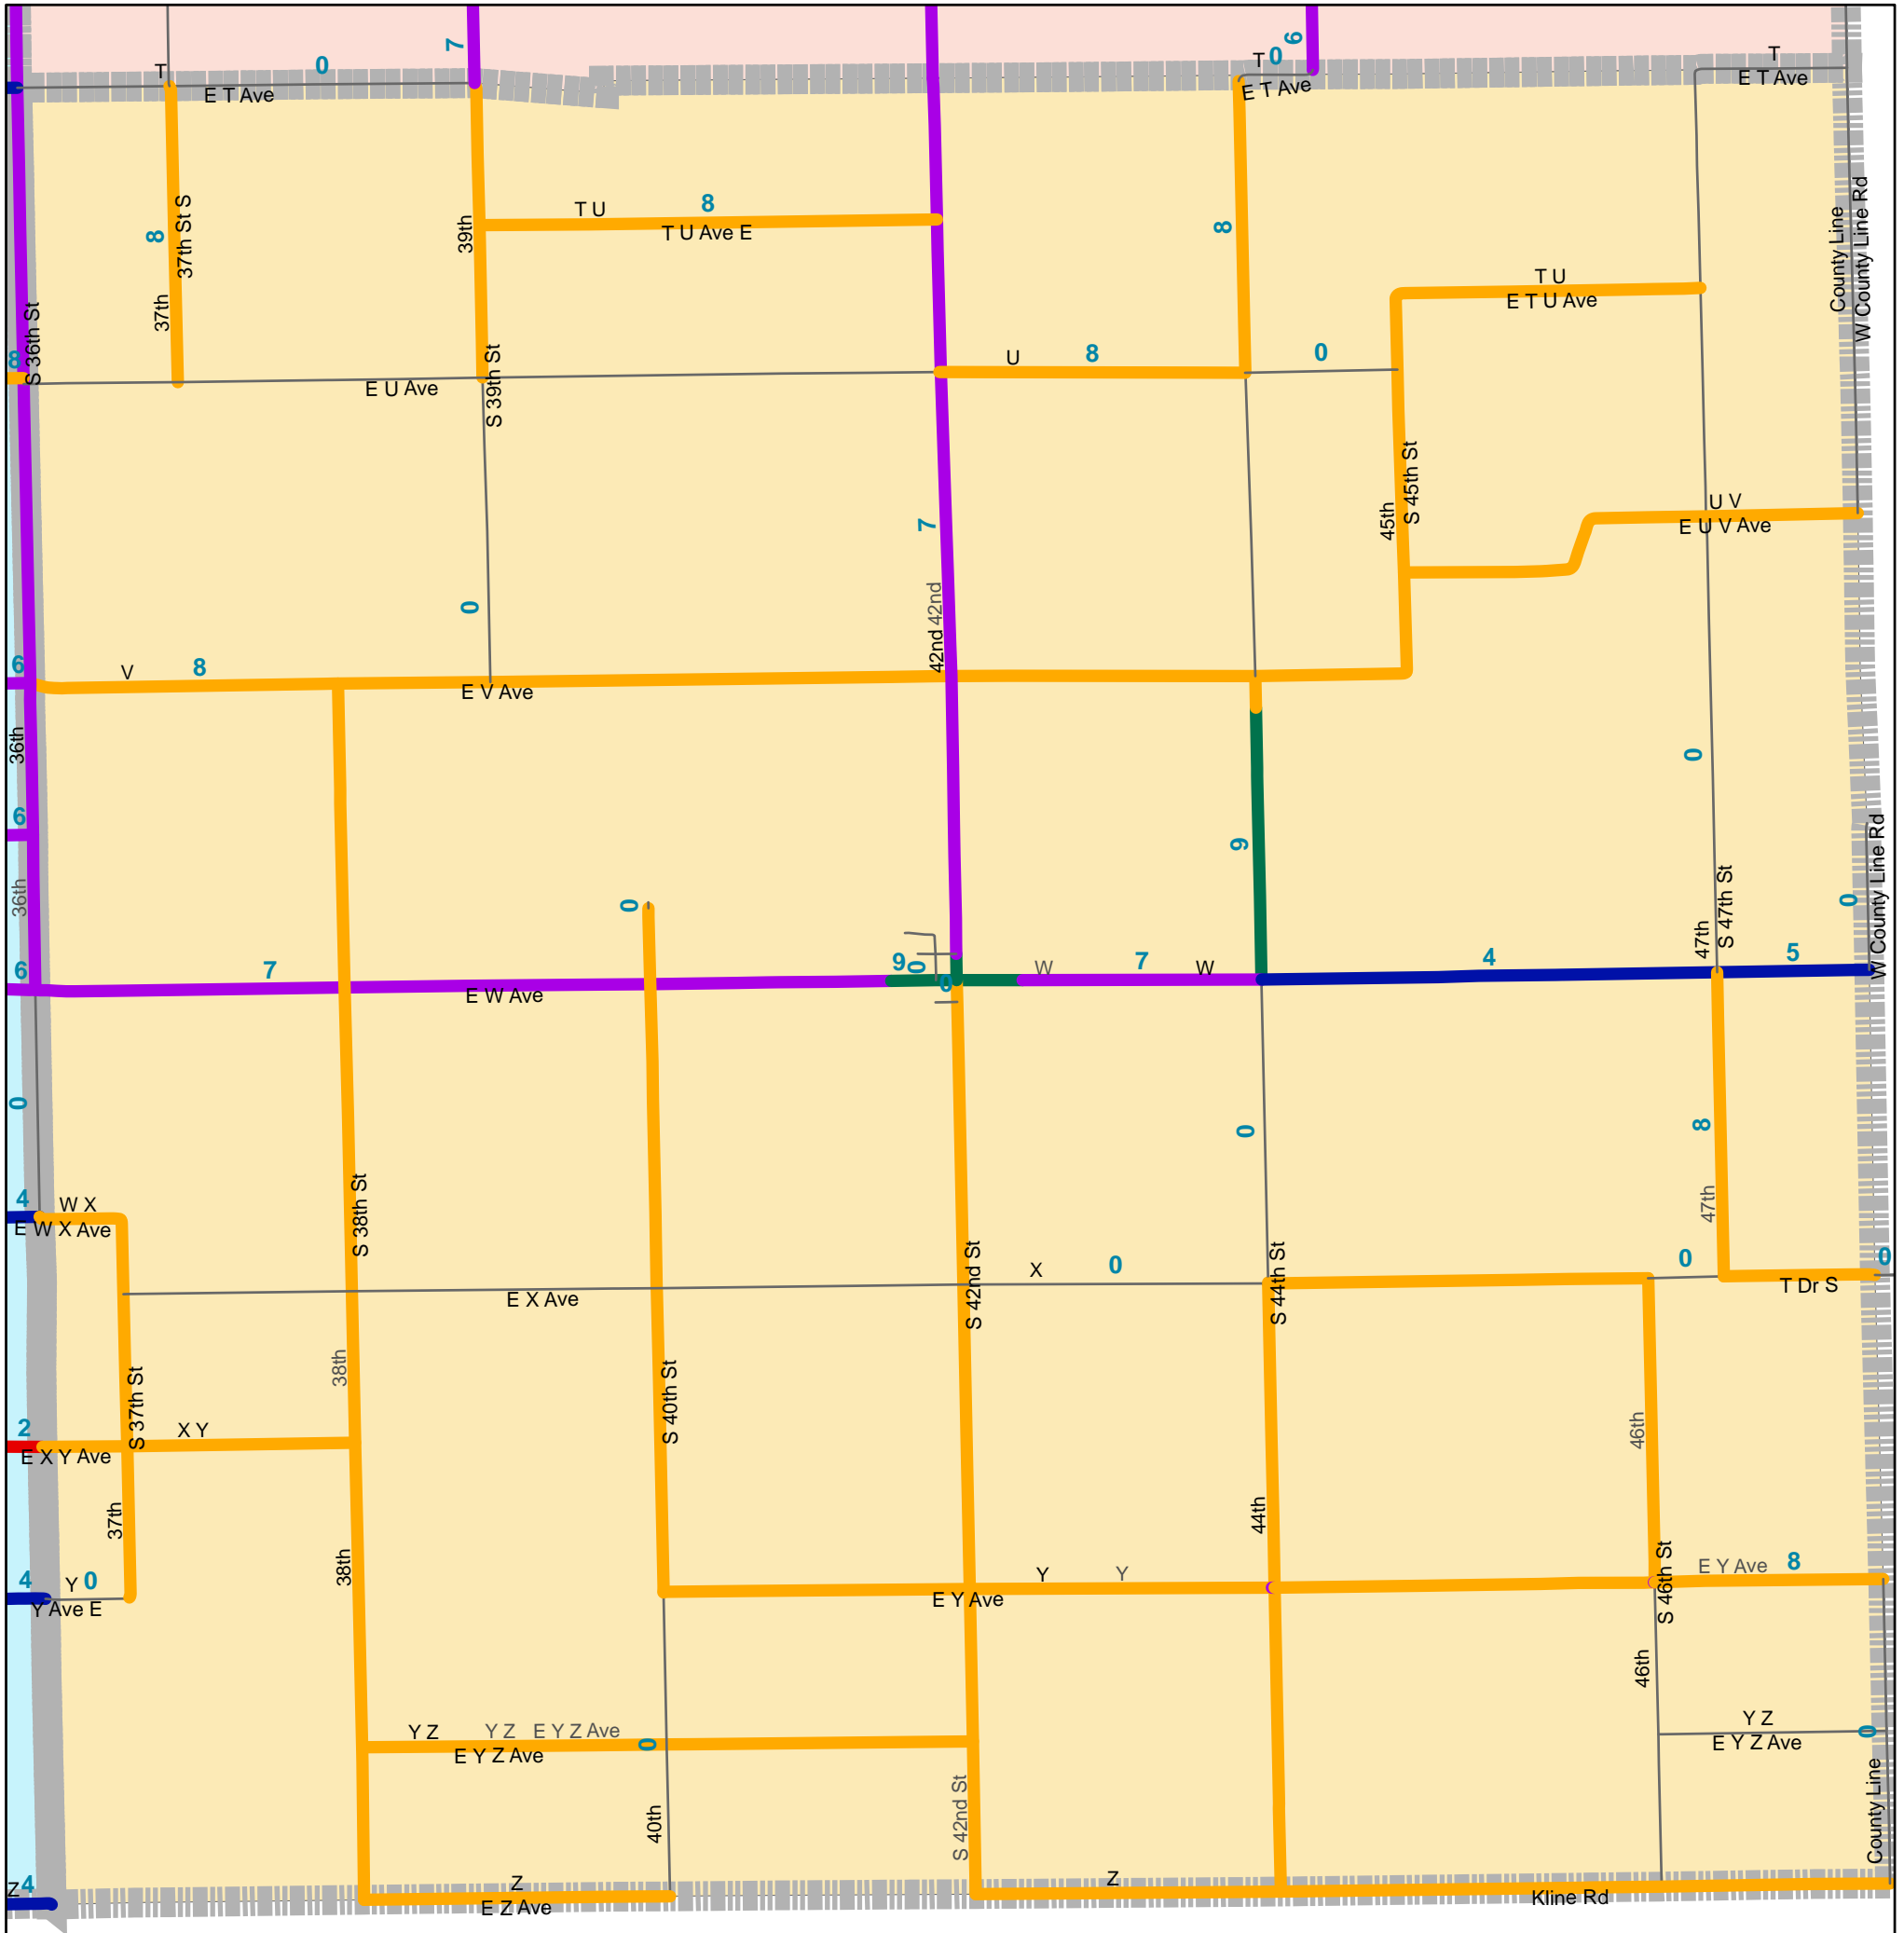

Wakeshma Township Latest Ratings

Ratings Legend

- Primary Roads
- Private Roads (Not Rated) (0)
- Poor, Very Poor and Failed (1,2,3)
- Fair (4,5)
- Good (6,7)
- Very Good (8)
- Excellent (9,10)