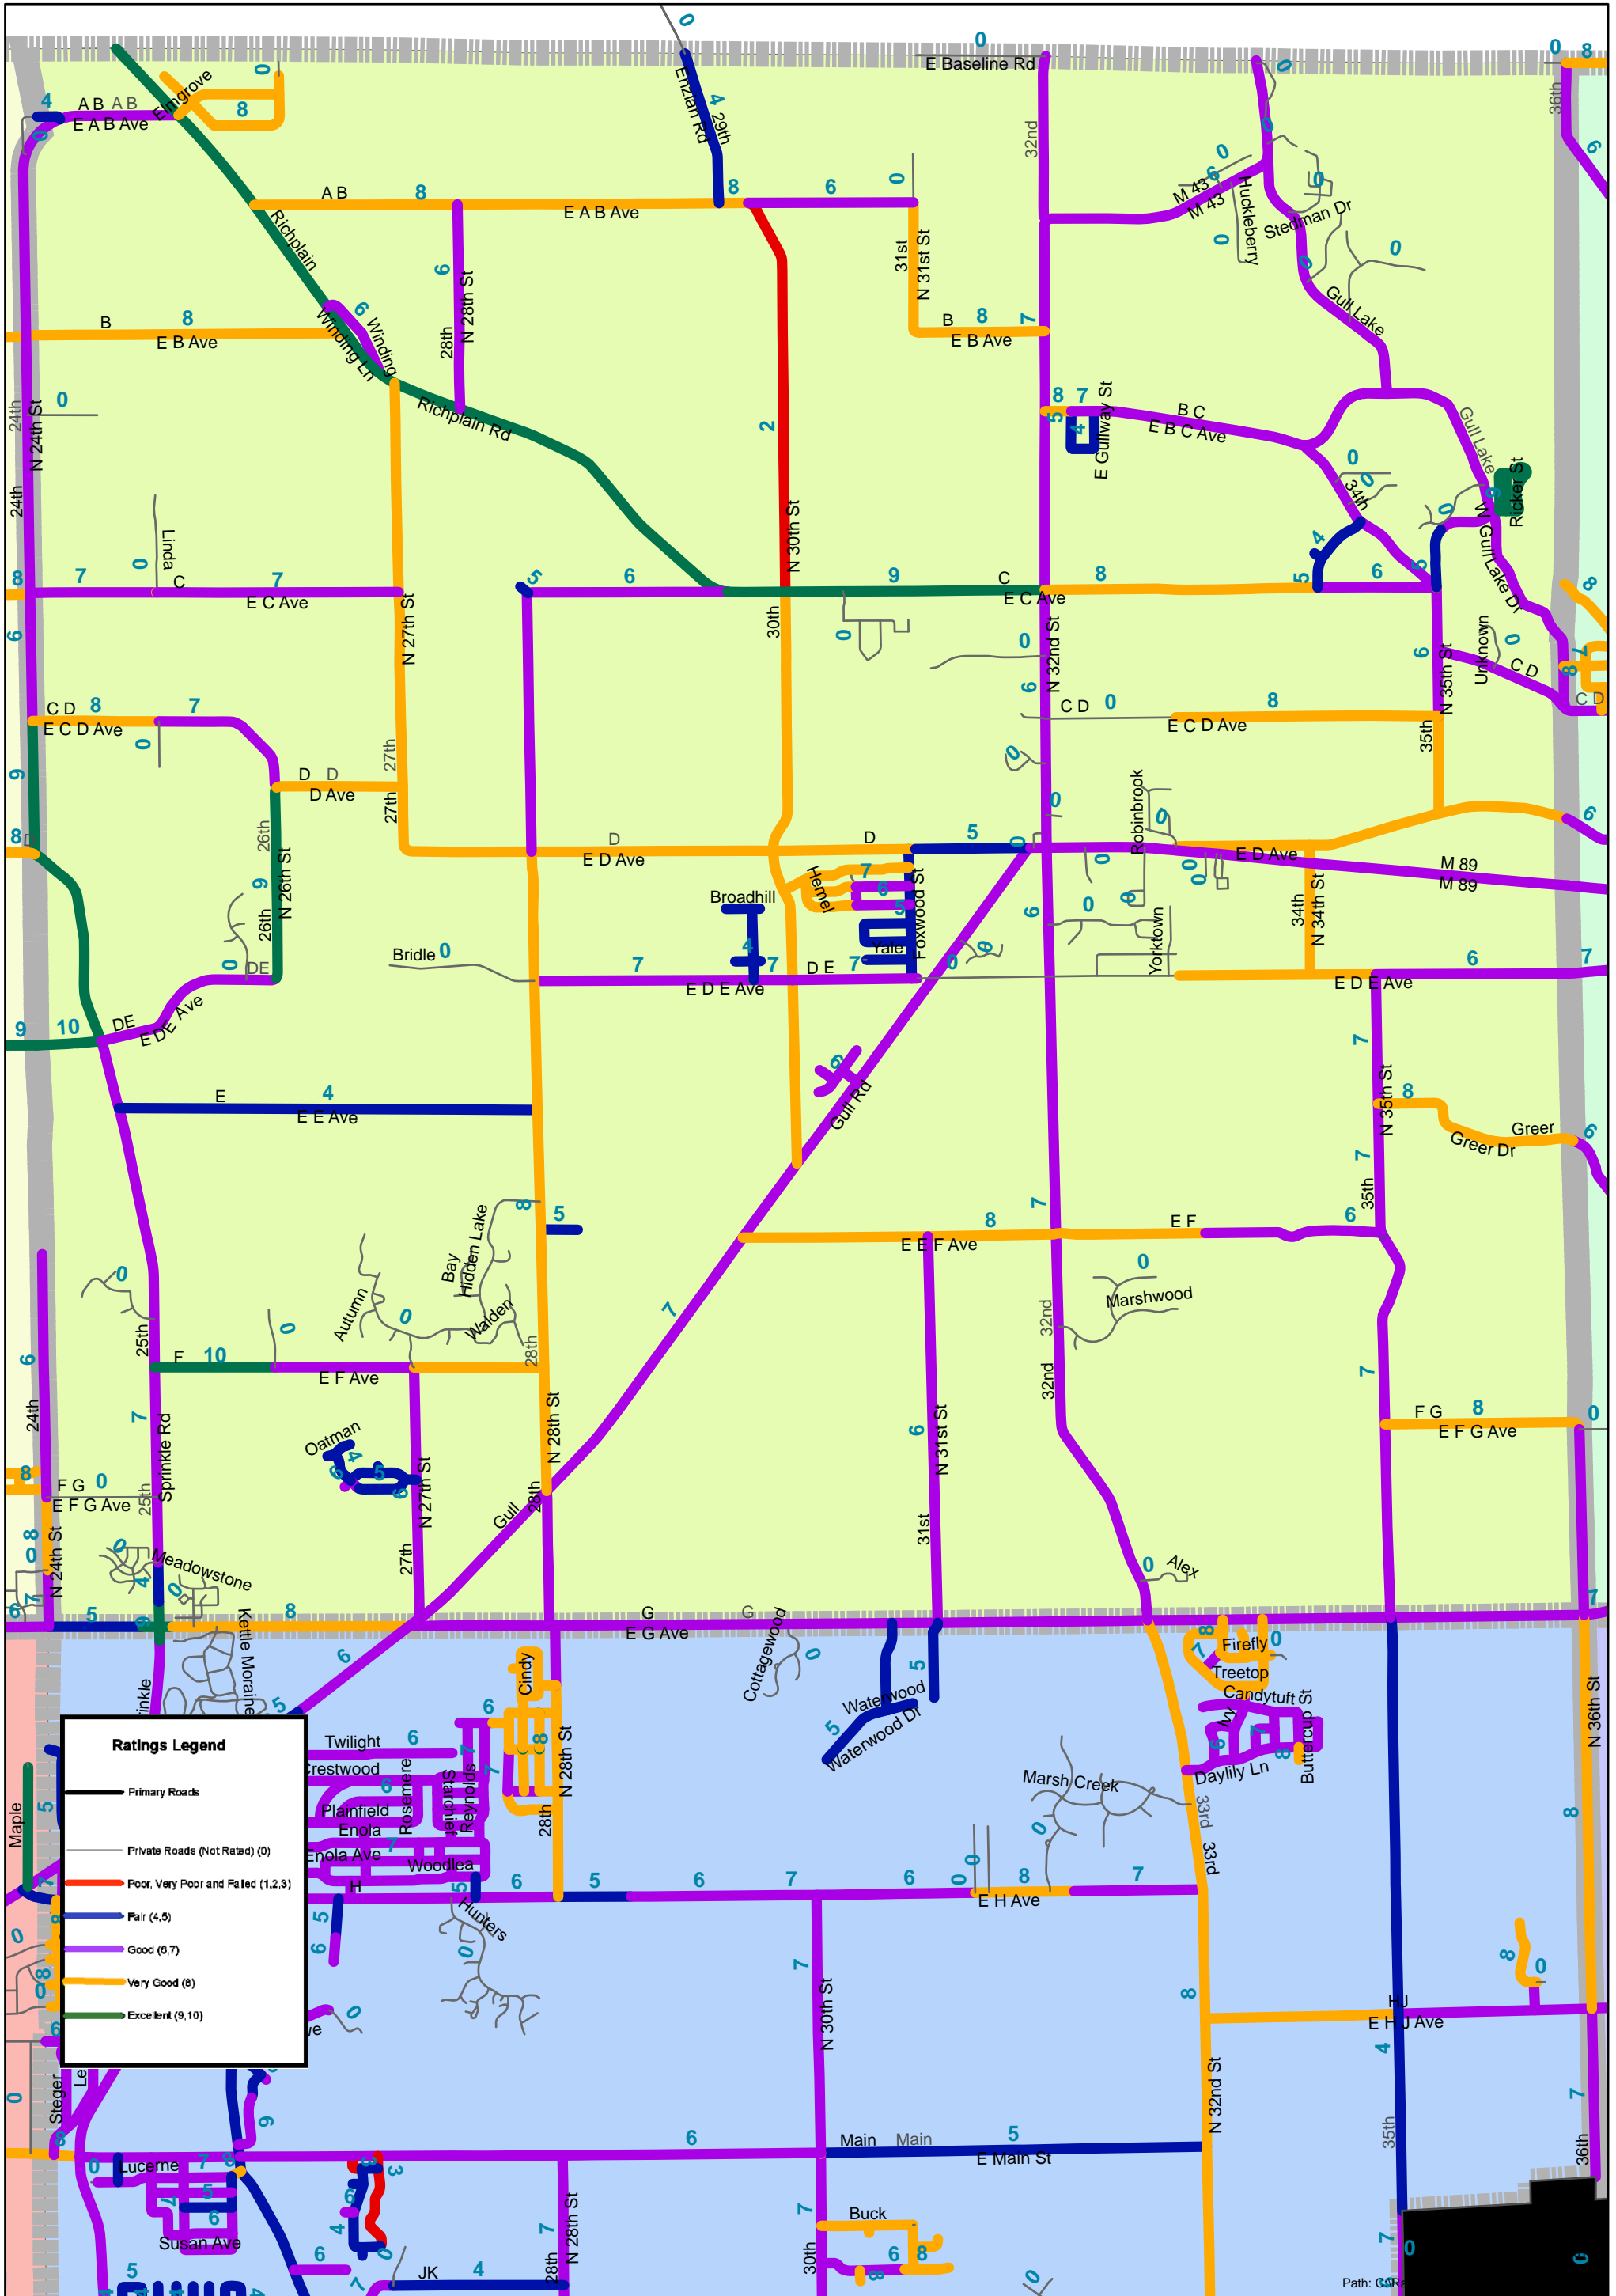

Richland Township Latest Ratings