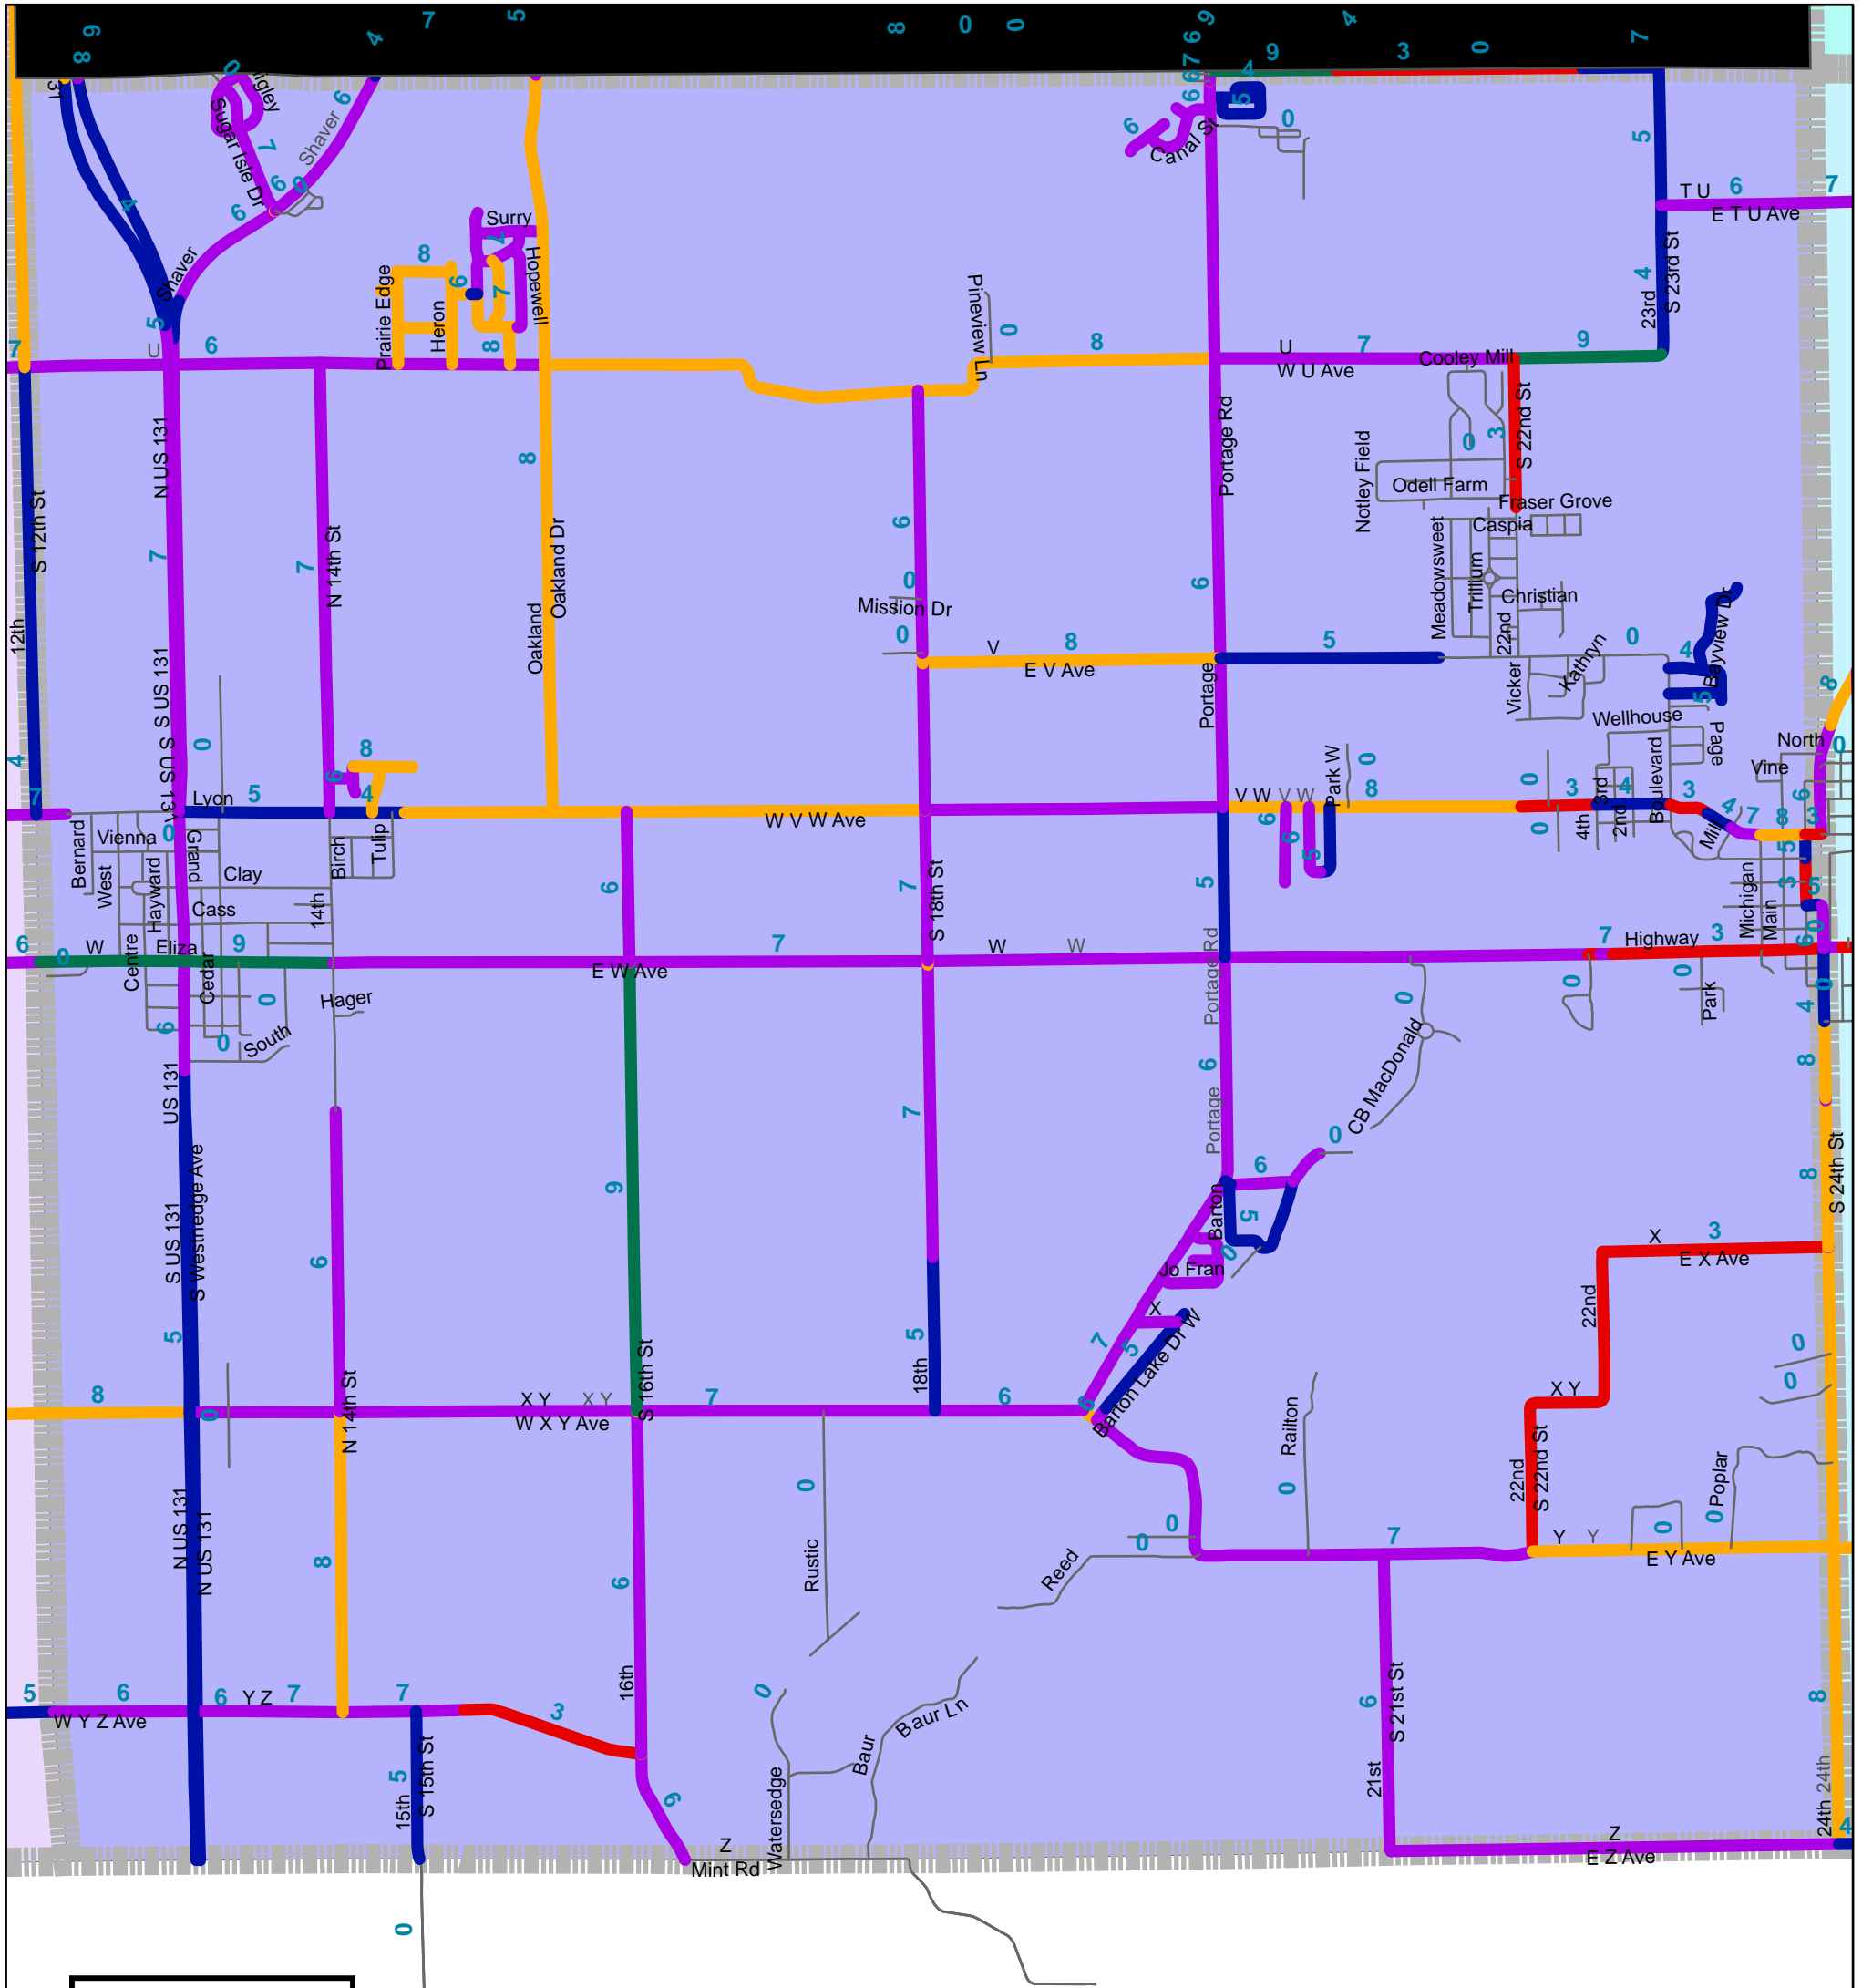

Ratings Legend

- Primary Roads
- Private Roads (Not Rated) (0)
- Poor, Very Poor and Failed (1,2,3)
- Fair (4,5)
- Good (6,7)
- Very Good (8)
- Excellent (9,10)

Schoolcraft Township Latest Ratings

Ratings Legend	
	Primary Roads
	Private Roads (Not Rated) (0)
	Poor, Very Poor and Failed (1,2,3)
	Fair (4,5)
	Good (6,7)
	Very Good (8)
	Excellent (9,10)