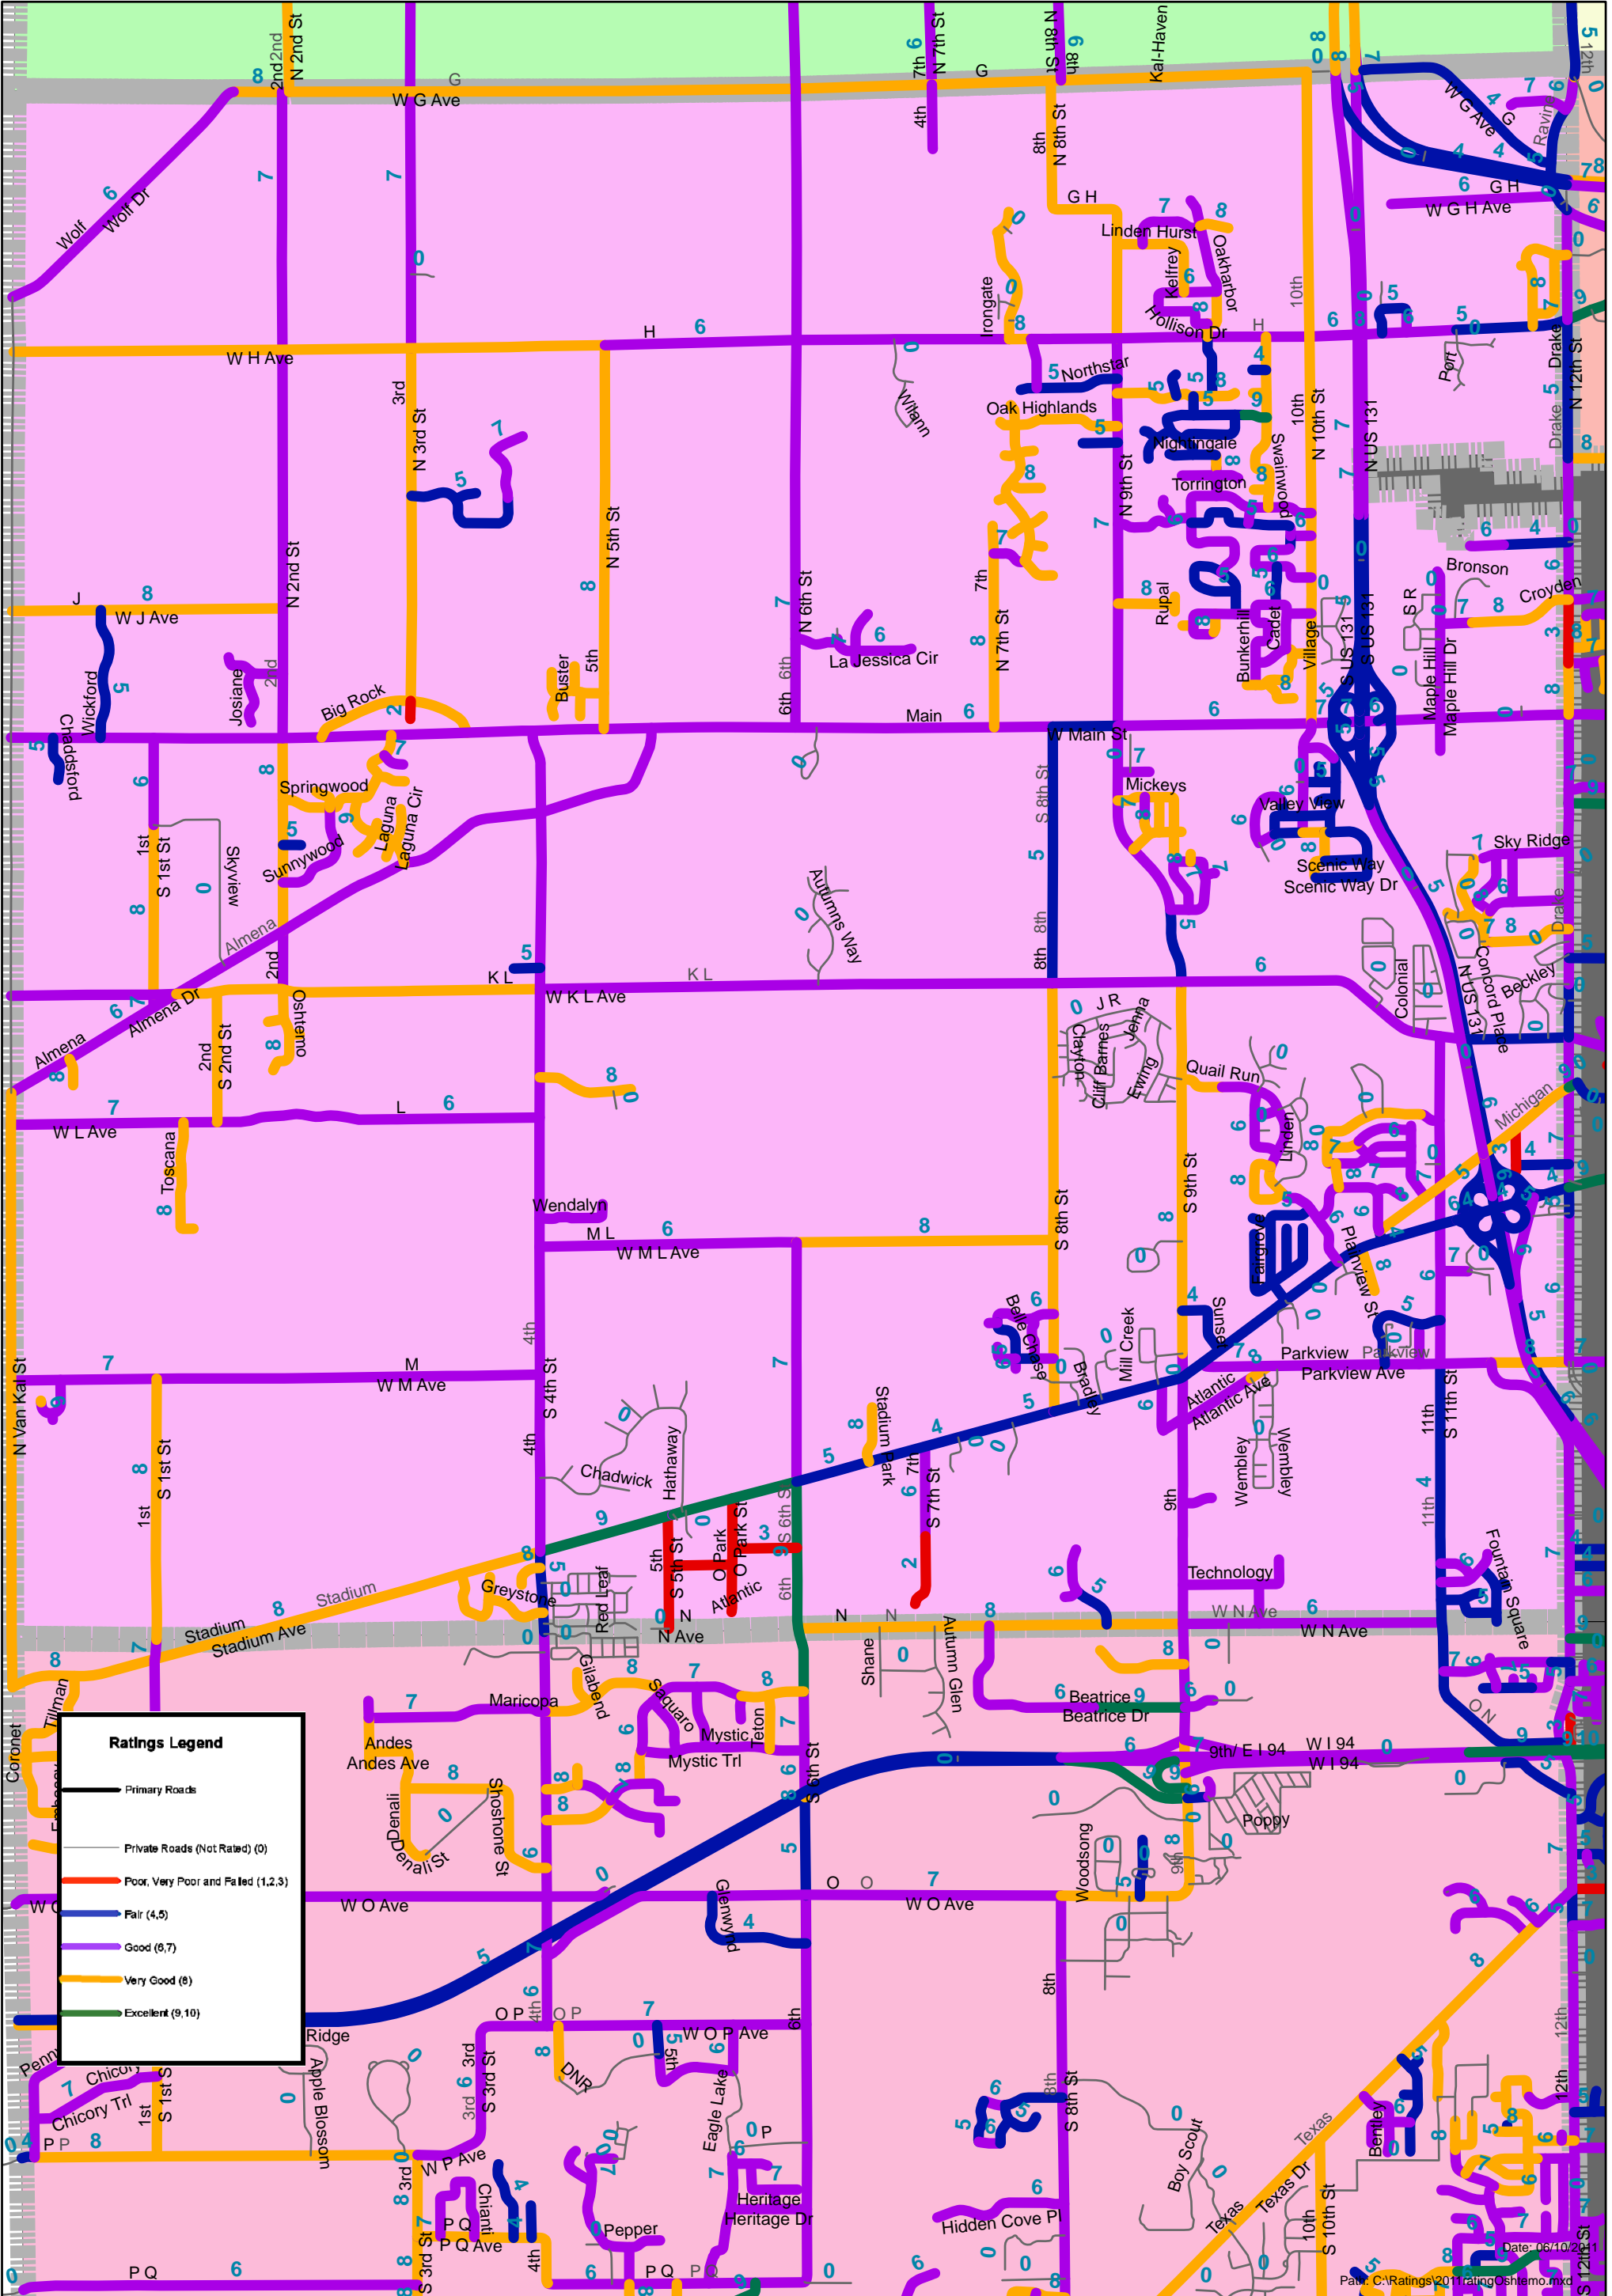

Oshtemo Township Latest Ratings

Ratings Legend

- Primary Roads
- Private Roads (Not Rated) (0)
- Poor, Very Poor and Failed (1,2,3)
- Fair (4,5)
- Good (6,7)
- Very Good (8)
- Excellent (9,10)