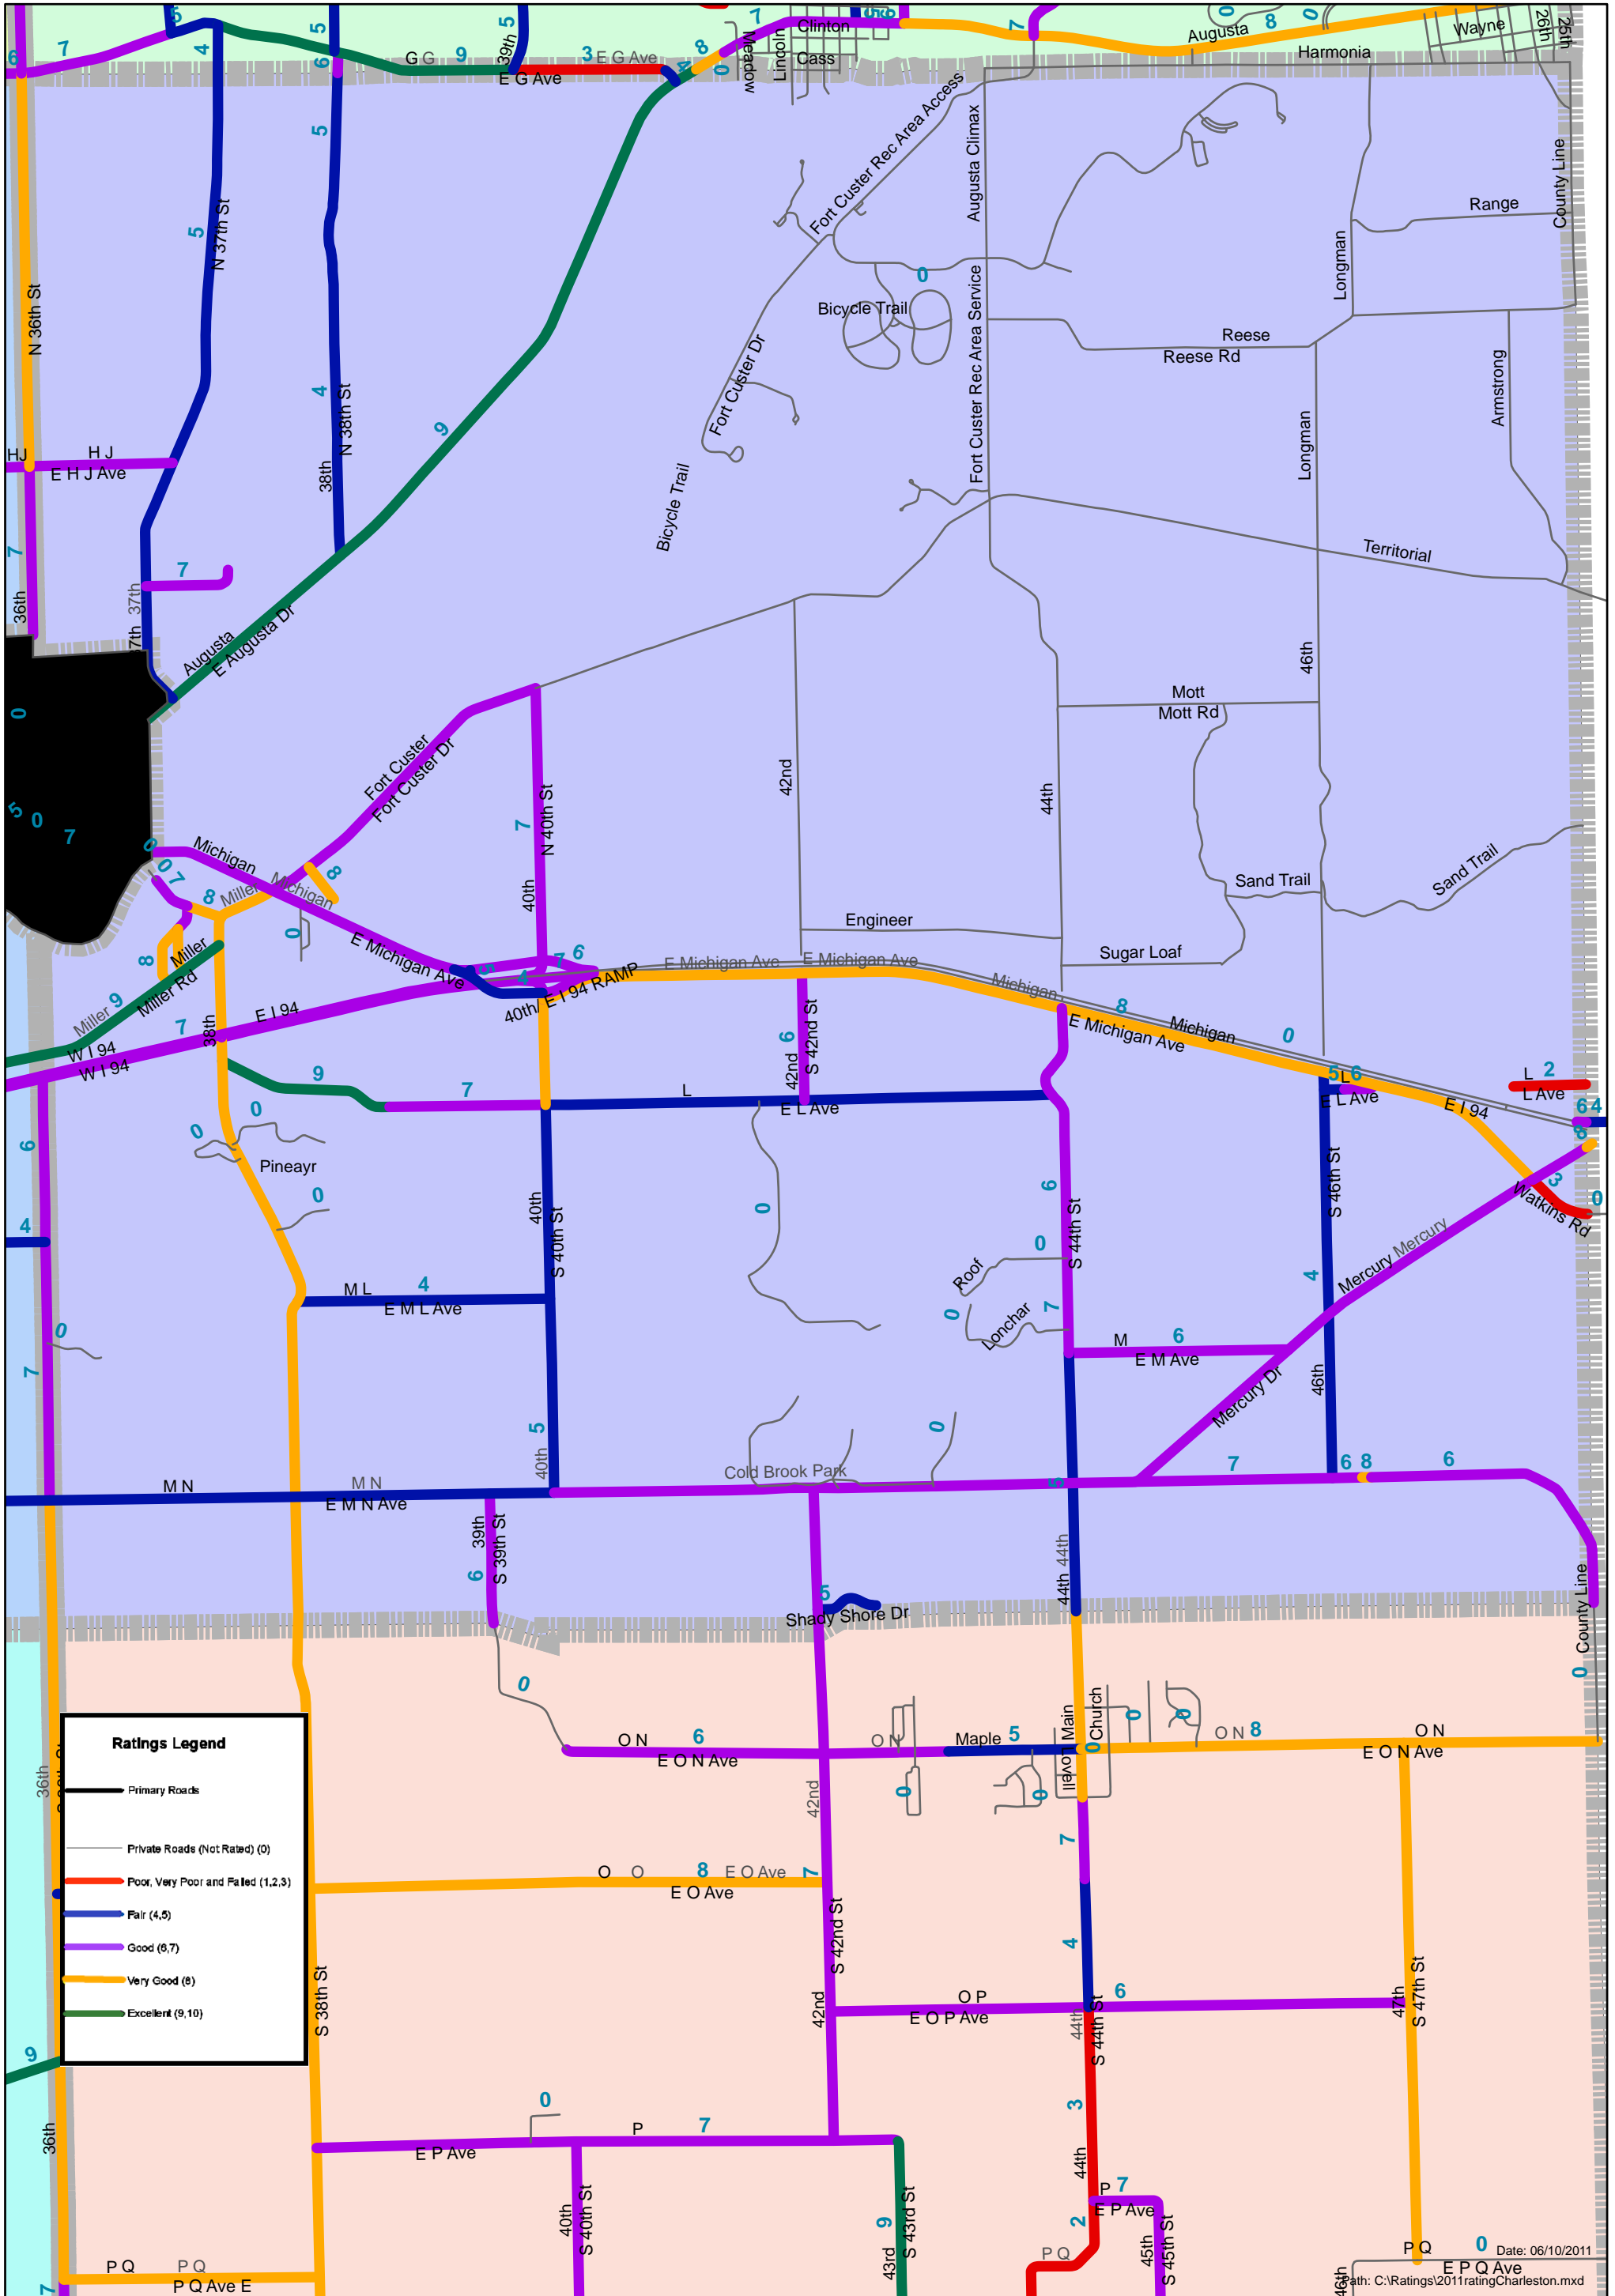

Charleston Township Latest Ratings