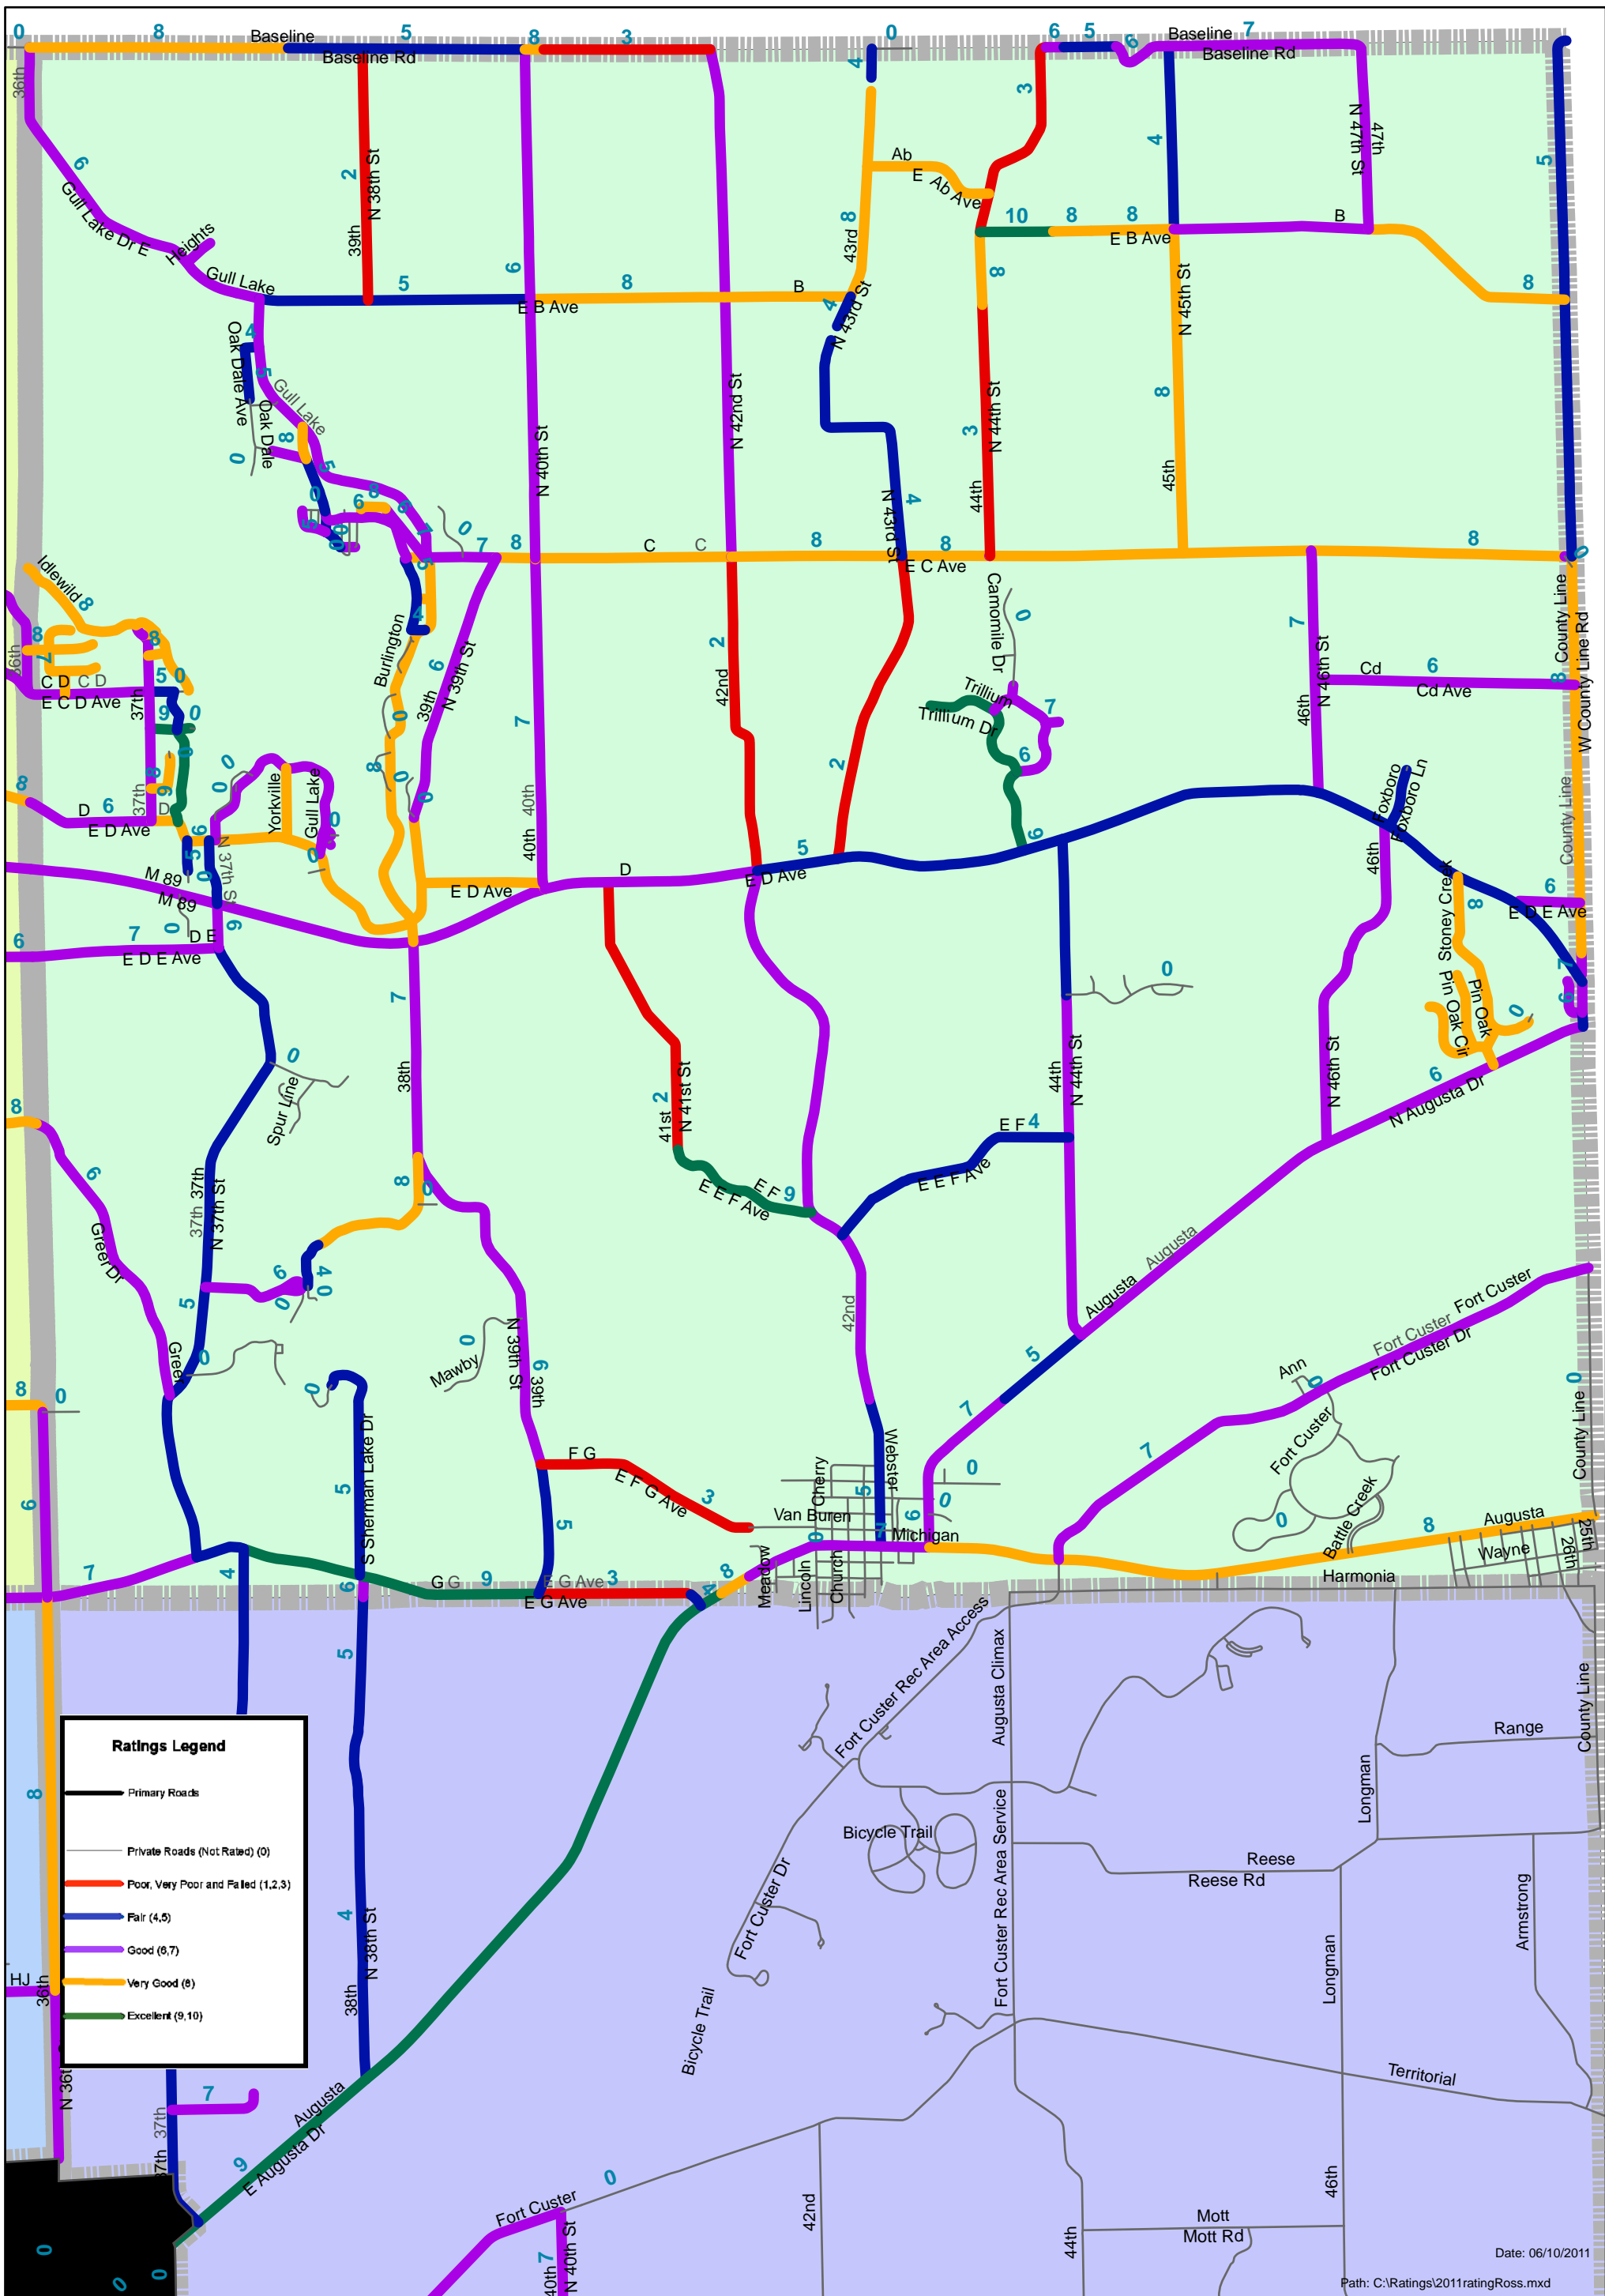

Ross Township Latest Ratings

Ratings Legend

- Primary Roads
- Private Roads (Not Rated) (0)
- Poor, Very Poor and Failed (1,2,3)
- Fair (4,5)
- Good (6,7)
- Very Good (8)
- Excellent (9,10)